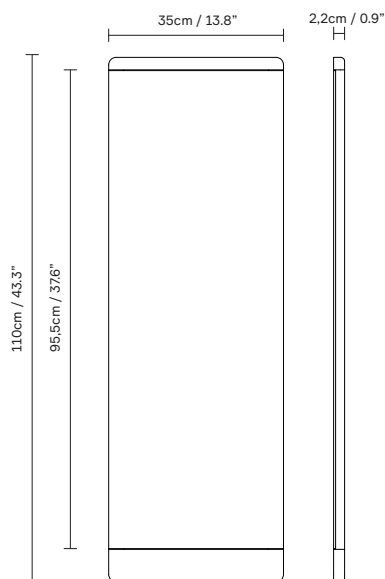

Rim
Wall Mirror 35x110

Product Fact Sheet

Rim Wall Mirror 35x110

No. (2410) Rim Wall Mirror, oak 35x110 / No. (2411) Rim Wall Mirror, white oak 35x110

Dimensions:

W: 35 cm / 13.8", H: 110 cm / 43.3", D: 2.2 cm / 0.9"

Material: FSC®-certified Solid European Oak (FSC-C132484) Wall Bracket: Beech
Claim: FSC Mix Credit

Country of origin: Bosnia-Herzegovina

Net weight: 4,4 kg / 9.7 lb

Designed by/year of design: Herman Studio, 2024