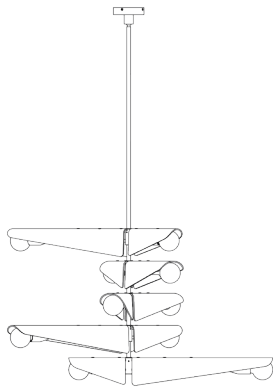

# US SYCAMORE CHANDELIER 5 TIERS IN DAWN GREY

tala®

SKU: SYCM-5TIER-CDL-DG-01-US

FINISH: BRASS

## FIXTURE - PHYSICAL

Pendant dimension:	L 55 1/8in x W 55 1/8in x H 73 2/9in
Ceiling rose dimension:	L 5 7/8in x W 5 7/8in x H 1 5/8in
Cable length:	16.4in
Number of bulbs:	10
Materials:	Solid Brass and Glass
Finish:	Brushed Brass
Weight:	48.50 lbs
IP rating:	IP20 - Suitable for dry locations
Base:	E26

## FIXTURE - ELECTRICAL

Power:	42W
Voltage:	110-120V
Frequency:	50/60Hz

## BULB

Bulb dimension:	L 3 7/8in x H 5 1/4in
Glass shape:	G31
Materials:	Glass and nickel
Glass finish:	Matte White
Weight:	0.27lbs
Max. working temp.:	40 °C
IP rating:	IP54
Power:	7W
Current:	0.04A
Voltage:	110-120V~
Frequency:	50/60Hz
Base:	E26