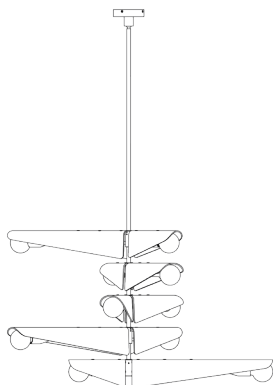

US SYCAMORE CHANDELIER 5 TIERS IN DUSK PINK

tala®

SKU: SYCM-5TIER-CDL-DP-01-US

FINISH: BRASS

FIXTURE - PHYSICAL

Pendant dimension:	L 55 1/8in x W 55 1/8in x H 73 2/9in
Ceiling rose dimension:	L 5 7/8in x W 5 7/8in x H 1 5/8in
Cable length:	16.4in
Number of bulbs:	10
Materials:	Solid Brass and Glass
Finish:	Brushed Brass
Weight:	48.50 lbs
IP rating:	IP20 - Suitable for dry locations
Base:	E26

BULB - ELECTRICAL

Power:	42W
Voltage:	110-120V
Frequency:	50/60Hz

BULB

Bulb dimension:	L 3 7/8in x H 5 1/4in
Glass shape:	G31
Materials:	Glass and nickel
Glass finish:	Matte White
Weight:	0.27lbs
Max. working temp.:	40 °C
IP rating:	IP54
Power:	7W
Current:	0.04A
Voltage:	110-120V~
Frequency:	50/60Hz
Base:	E26

ILLUMINATION PER BULB

CCT:	2000-2800K
Lumens:	600lm
Incand equiv:	48W
Flicker:	<5%
Beam angle:	360°
Light source:	LED
CRI:	95Ra
R9:	65
TM30-Rg:	100
TM30-Rf:	90

WARRANTY 2 years

EAN 5061046293677

Tala Energy Ltd. 25b Vyner Street,
London, E2 9DG, United Kingdom