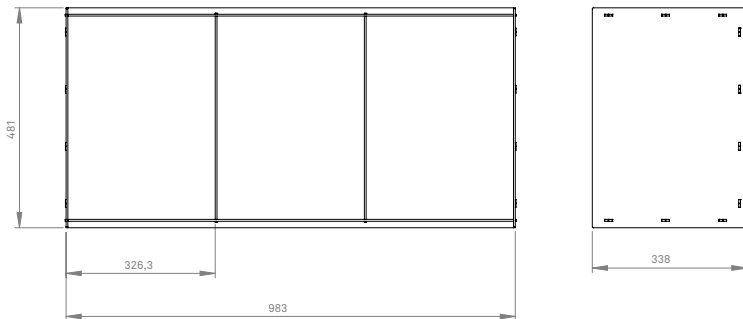

RIVET CASE

Design	Jonas Trampedach
Year	2014
Typology	Storage
Collection	Permanent Collection
Origin	Lithuania
Material	Untreated Aluminium

Product	Item No.	EAN code
Rivet Case	4160	5712828041602