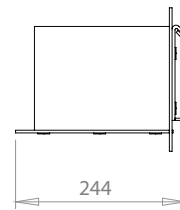

Rivet Shelf L  
By Jonas Trampedach

**FRAMA**

Org. St. Pauls Apotek - Fredericiagade 57 - Copenhagen  
frama@framacph.com

Rivet Shelf S  
By Jonas Trampedach

**FRAMA**

Org. St. Pauls Apotek - Fredericiagade 57 - Copenhagen  
frama@framacph.com