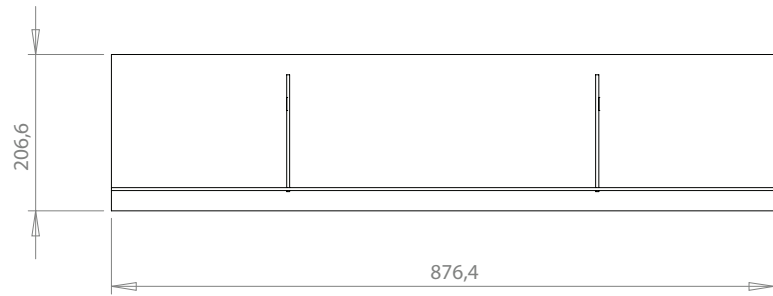

Rivet Shelf L  
By Jonas Trampedach

**FRAMA**

Org. St. Pauls Apotek - Fredericiagade 57 - Copenhagen  
frama@framacph.com

Rivet Shelf S  
By Jonas Trampedach

**FRAMA**

Org. St. Pauls Apotek - Fredericiagade 57 - Copenhagen  
frama@framacph.com