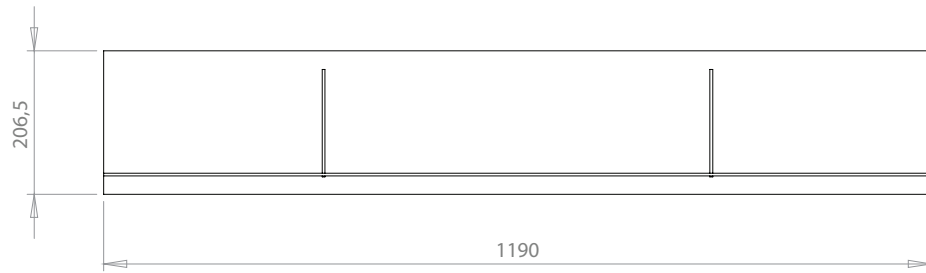

Rivet Shelf L  
By Jonas Trampedach

**FRAMA**

Org. St. Pauls Apotek - Fredericiagade 57 - Copenhagen  
frama@framacph.com

Rivet Shelf S  
By Jonas Trampedach

**FRAMA**

Org. St. Pauls Apotek - Fredericiagade 57 - Copenhagen  
frama@framacph.com