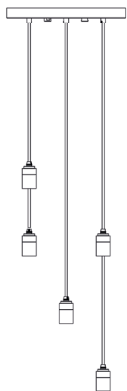

FIVE PENDANT

tala®

SKU: CP-WHT-FIV-BP-01-US

FINISH: BRASS

PHYSICAL

Pendant dimension:	L1 5/8in x W1 5/8in x H3 1/8in
Ceiling rose dimension:	L13 6/8in x W13 6/8in x H11 6/8in
Cable length:	10'
Materials:	Powdercoated Steel/Anodised Aluminium
Finish:	White/brass
Weight:	8.27 lbs
IP rating:	IP20 - Dry location
Base:	E26

FIVE PENDANT

tala®

SKU: CP-BLK-FIV-GP-01-US

FINISH: GRAPHITE

PHYSICAL

Pendant dimension:	L1 5/8in x W1 5/8in x H3 1/8in
Ceiling rose dimension:	L13 6/8in x W13 6/8in x H11 6/8in
Cable length:	10'
Materials:	Powdercoated Steel/Anodised Aluminium
Finish:	Black/graphite
Weight:	8.27 lbs
IP rating:	IP20 - Dry location
Base:	E26

SPHERE V

8W | 720 lm | 2000-2800K

SPHR-G200-8W-2000-2800K-E26-MP-120V

Sphere G200 8W WoD 2000K to 2800K E26 Matte Porcelain US LED Bulb

The Sphere V bulb is the largest light source in the Sphere range. Boasting Dim to Warm technology, a smooth matte white finish and an impressive spherical form, this bulb is the ideal pairing for minimalist light fixtures. Fitted with a standard E26 base cap.

tala

PHYSICAL

Bulb diameter:	7 7/8in
Bulb length:	9 4/8in
Glass shape:	G63
Base:	E26
Materials:	Glass & nickel
Glass finish:	Matte White
Weight:	250g
Max. working temp.:	-5°C to 40°C
IP rating:	IP54

ELECTRICAL