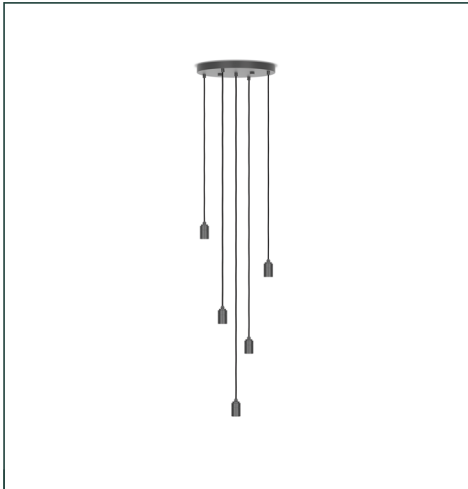

FIVE PENDANT

tala®

SKU: CP-WHT-FIV-BP-01-US

FINISH: BRASS

PHYSICAL

Pendant dimension:	L1 5/8in x W1 5/8in x H3 1/8in
Ceiling rose dimension:	L13 6/8in x W13 6/8in x H11 6/8in
Cable length:	10'
Materials:	Powdercoated Steel/Anodised Aluminium
Finish:	White/brass
Weight:	8.27 lbs
IP rating:	IP20 - Dry location
Base:	E26

FIVE PENDANT

tala®

SKU: CP-BLK-FIV-GP-01-US

FINISH: GRAPHITE

PHYSICAL

Pendant dimension:	L1 5/8in x W1 5/8in x H3 1/8in
Ceiling rose dimension:	L13 6/8in x W13 6/8in x H11 6/8in
Cable length:	10'
Materials:	Powdercoated Steel/Anodised Aluminium
Finish:	Black/graphite
Weight:	8.27 lbs
IP rating:	IP20 - Dry location
Base:	E26

SPHERE V

8W | 720 lm | 2000-2800K

SPHR-G200-8W-2000-2800K-E26-MP-120V

Sphere G200 8W WoD 2000K to 2800K E26 Matte Porcelain US LED Bulb

The Sphere V bulb is the largest light source in the Sphere range. Boasting Dim to Warm technology, a smooth matte white finish and an impressive spherical form, this bulb is the ideal pairing for minimalist light fixtures. Fitted with a standard E26 base cap.

tala

PHYSICAL

Bulb diameter:	7 7/8in
Bulb length:	9 4/8in
Glass shape:	G63
Base:	E26
Materials:	Glass & nickel
Glass finish:	Matte White
Weight:	250g
Max. working temp.:	-5°C to 40°C
IP rating:	IP54

ELECTRICAL