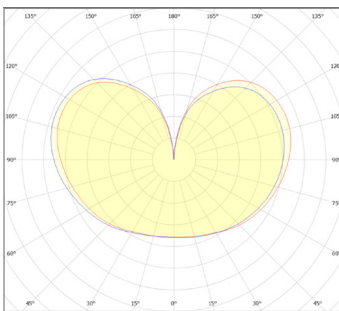

SPHERE V

8W | 720 lm | 2000-2800K

SPHR-G200-8W-2000-2800K-E26-MP-120V

Sphere G200 8W WoD 2000K to 2800K E26 Matte Porcelain US LED Bulb

The Sphere V bulb is the largest light source in the Sphere range. Boasting Dim to Warm technology, a smooth matte white finish and an impressive spherical form, this bulb is the ideal pairing for minimalist light fixtures. Fitted with a standard E26 base cap.

tala

PHYSICAL

Bulb diameter:	7 7/8in
Bulb length:	9 4/8in
Glass shape:	G63
Base:	E26
Materials:	Glass & nickel
Glass finish:	Matte White
Weight:	250g
Max. working temp.:	-5°C to 40°C
IP rating:	IP54

ELECTRICAL