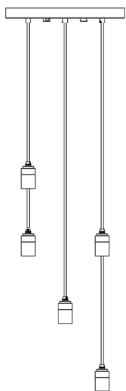

FIVE PENDANT

tala®

SKU: CP-WHT-FIV-BP-01-US

FINISH: BRASS

PHYSICAL

Pendant dimension:	L1 5/8in x W1 5/8in x H3 1/8in
Ceiling rose dimension:	L13 6/8in x W13 6/8in x H11 6/8in
Cable length:	10'
Materials:	Powdercoated Steel/Anodised Aluminium
Finish:	White/brass
Weight:	8.27 lbs
IP rating:	IP20 - Dry location
Base:	E26

FIVE PENDANT

tala®

SKU: CP-BLK-FIV-GP-01-US

FINISH: GRAPHITE

PHYSICAL

Pendant dimension:	L1 5/8in x W1 5/8in x H3 1/8in
Ceiling rose dimension:	L13 6/8in x W13 6/8in x H11 6/8in
Cable length:	10'
Materials:	Powdercoated Steel/Anodised Aluminium
Finish:	Black/graphite
Weight:	8.27 lbs
IP rating:	IP20 - Dry location
Base:	E26

SPHERE V

8W | 720 lm | 2000-2800K

SPHR-G200-8W-2000-2800K-E26-MP-120V

Sphere G200 8W WoD 2000K to 2800K E26 Matte Porcelain US LED Bulb

The Sphere V bulb is the largest light source in the Sphere range. Boasting Dim to Warm technology, a smooth matte white finish and an impressive spherical form, this bulb is the ideal pairing for minimalist light fixtures. Fitted with a standard E26 base cap.

tala

PHYSICAL

Bulb diameter:	7 7/8in
Bulb length:	9 4/8in
Glass shape:	G63
Base:	E26
Materials:	Glass & nickel
Glass finish:	Matte White
Weight:	250g
Max. working temp.:	-5°C to 40°C
IP rating:	IP54

ELECTRICAL