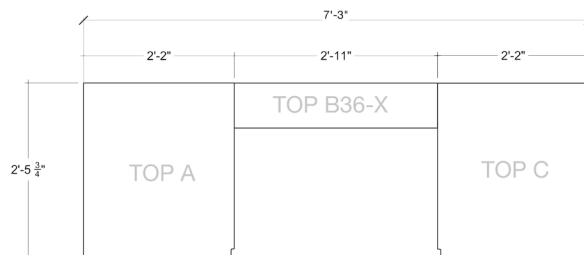

COUNTERTOP TEMPLATE