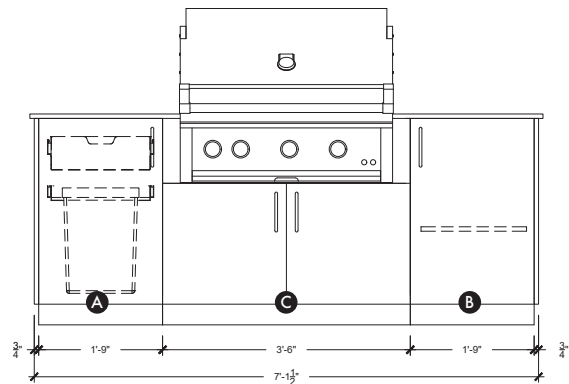

Details

Length **87"** (includes countertop)

Height **36 1/2"** (± 1")

Depth **28 3/4"**

Kitchen Weight **181 lbs**

Countertop Weight **181 lbs**

Features

- Drawer (1)
- Refuse & Recycling Module (1)
- Shelf (1)
- Back Panels (optional)
- Dekton[®] Countertop (optional)

FRONT VIEW

COUNTERTOP TEMPLATE

TOP VIEW (Gas & Electrical Conduits Access Points)

FRONT VIEW (Gas & Electrical Conduits Access Points)