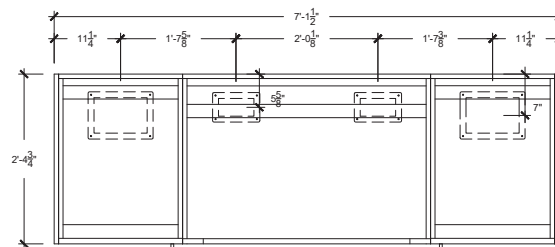

TOP VIEW (Gas & Electrical Conduits Access Points)