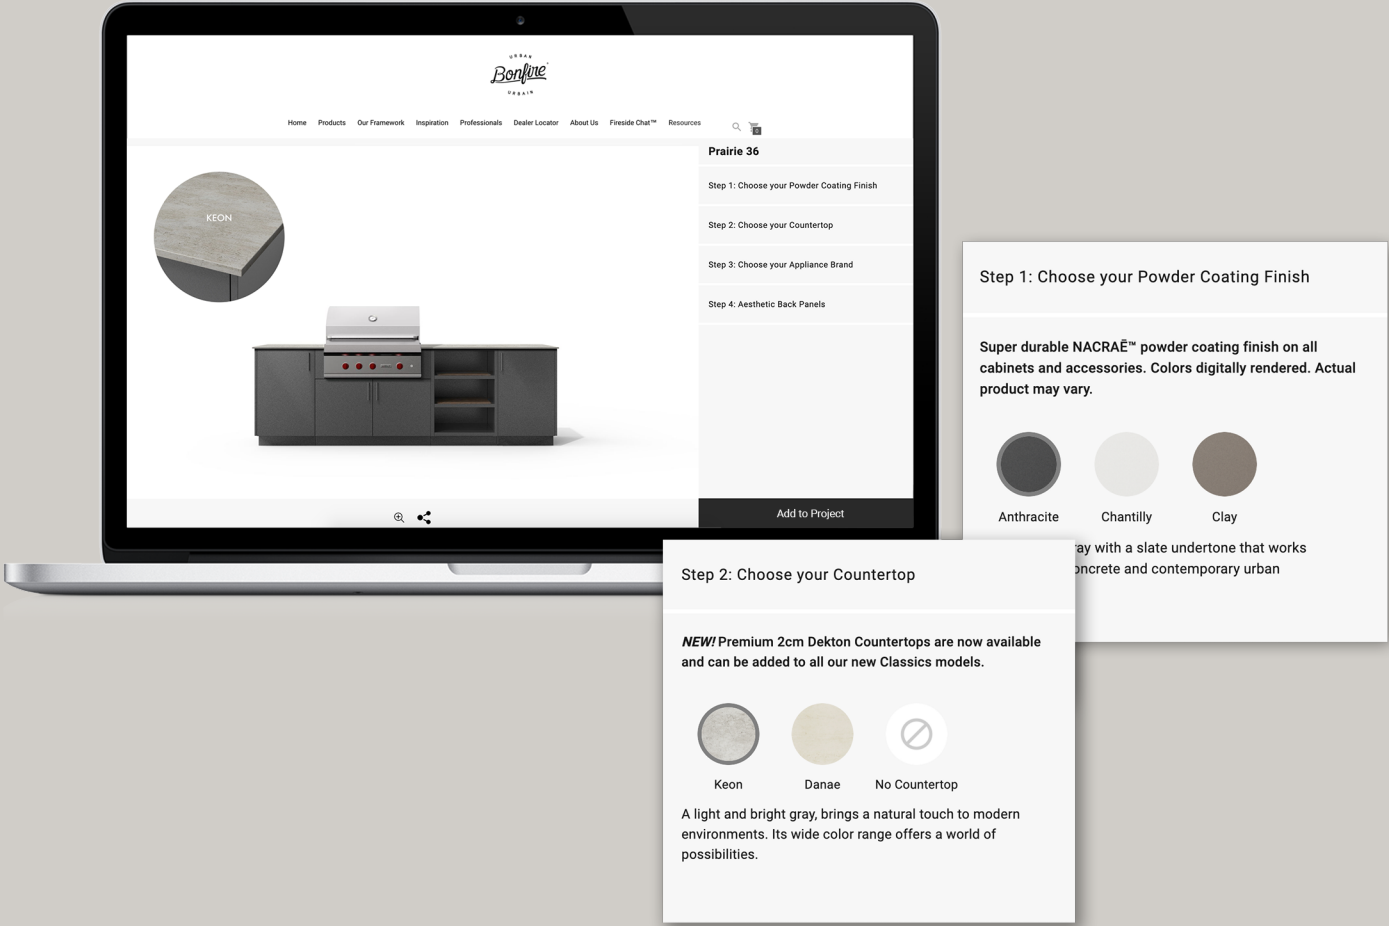

Steps to Your Kitchen Outdoors

You can personalise your Urban Bonfire outdoor kitchen with our

NEW Customizer Online Tool

at urbanbonfire.com