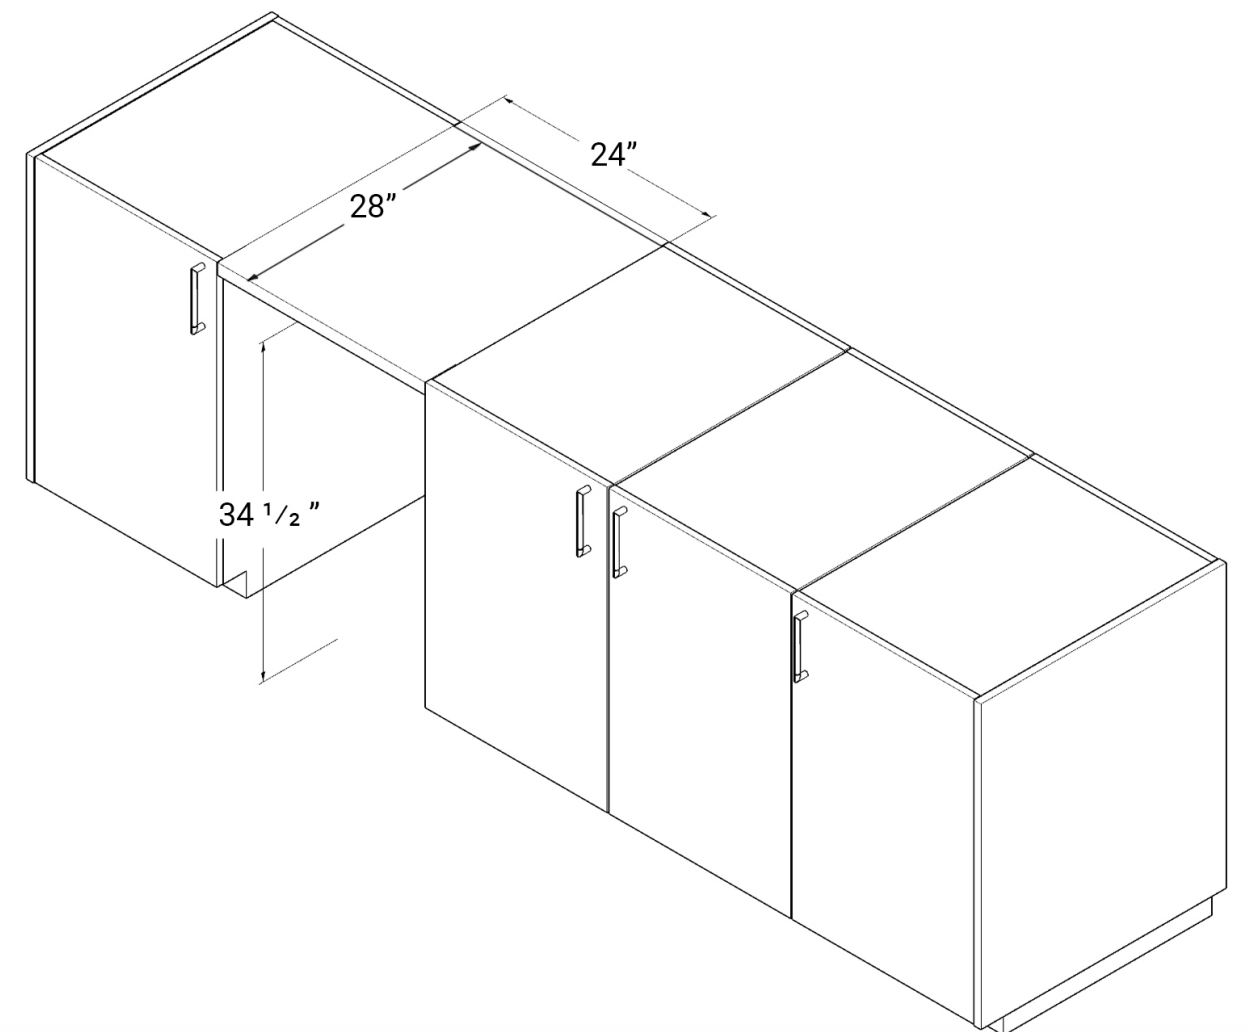

STEP 4

Your Appliances (supplied by others)

Our Classics program is compatible with world-leading outdoor cooking appliance brands. To verify your equipment compatibility, contact design@urbanbonfire.com

	Brand	36" Built-in Grill	42" Built-in Grill
	Alfresco	ALXE-36 | ALX2-36	ALXE-42 | ALX2-42
	Artisan by Alfresco	ART2-36 | ARTP-36 | ART-36 | AAEP-36 | AAE-36	ARTP-42
	DCS	BE1-36 | BH1-36	BH1-36R + ASH6-36 | BE1-36 + ASE6-36
	Edgestar	GRL36	GRL42
	Hestan Outdoor	GXBR36 | BR36	GXBR42 | BR42
	Aspire by Hestan	E36 | EXB36	E42 | EXB42
	Kalamazoo Outdoor Gourmet	-	K42DB
	Lynx Professional	LF36ATR | L36ATR | L36TR | L36R-3	L42ATR | L42TR | L42R-3
	Sedona by Lynx	L600 | L600R | L600PS | L600PSR	L700 | L700R | L700PS | L700PSR
	Twin Eagles	TE1BQ36RS | TEBQ36__	TE1BQ42RS | TEBQ42__
	XO Appliances	XOGRILL36	XOGRILL42
	Wolf	OG36	OG42

Cut-out Dimensions for Undercounter Outdoor Refrigerator

Urban Bonfire's Classics Program has been developed for easy compatibility with all major brands of 24" outdoor undercounter appliances. Please make sure the required cut-out of your appliance does not exceed the dimensions shown below.

NOTE: Appliance is not included and not provided by Urban Bonfire®.