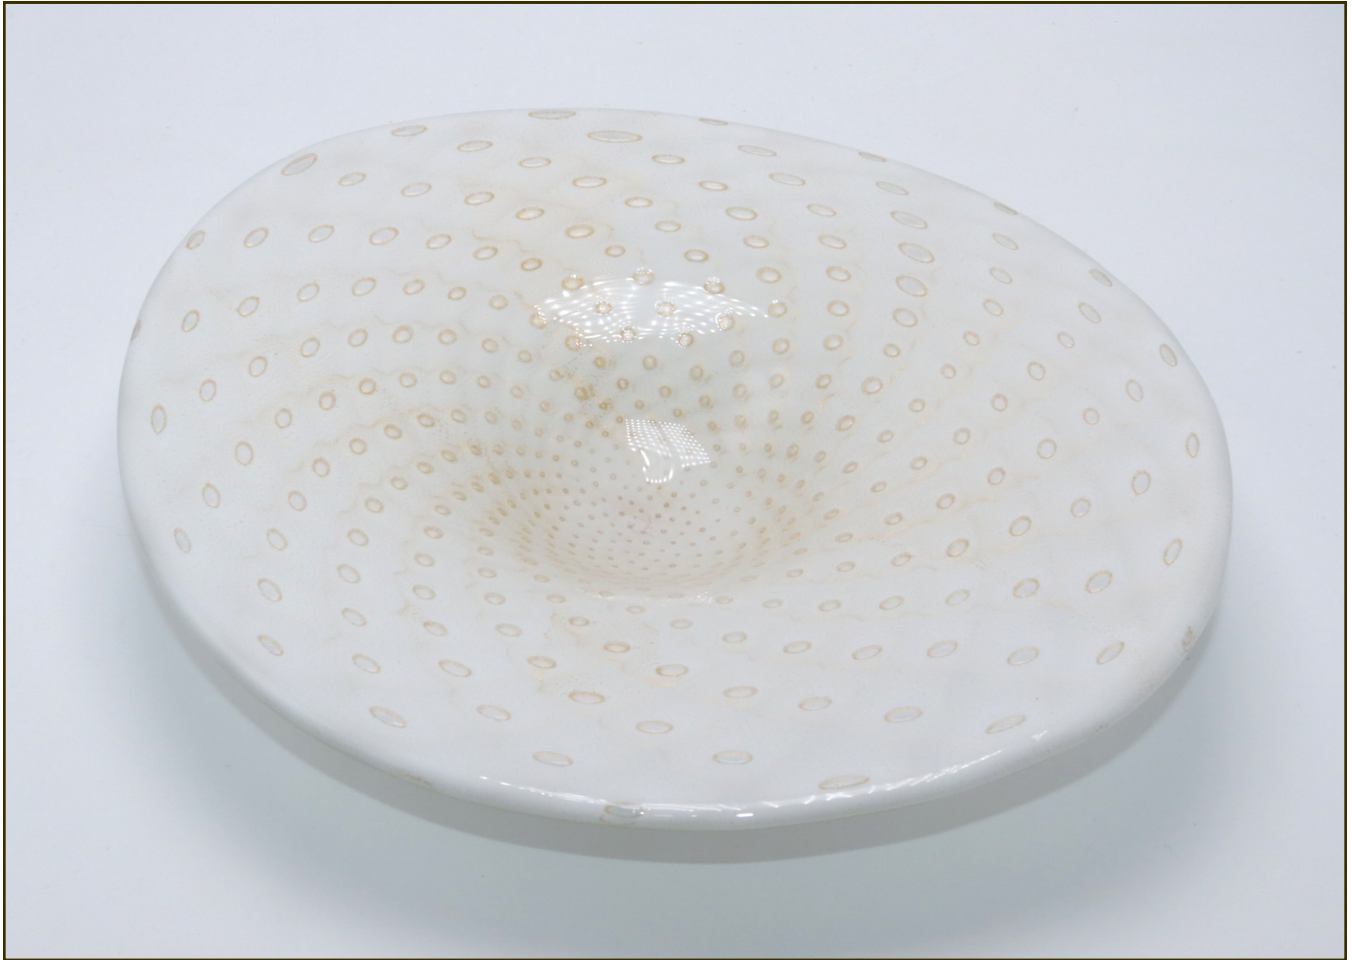

# JAN SHOWERS

ANTIQUES

700-9338

Vintage white & gold Murano bullicante bowl, c. 1950

11 3/4" diameter X 2"h