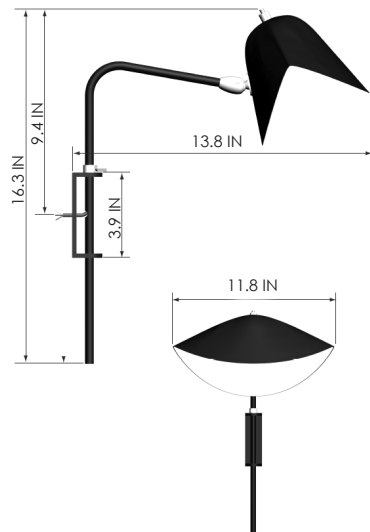

STUDIOTWENTYSEVEN

ANTONY WALL LAMP BY **SERGE MOUILLE** 1953
SERIAL NUMBER AND CERTIFICATE OF AUTHENTICITY

BLACK OR WHITE
BODY IN STEEL, SWIVEL IN BRASS AND REFLECTOR IN ALUMINUM
PRODUCTION TIME 10-12 WEEKS
MADE IN FRANCE

IN H 16.3 D 13.8
CM H 41.5 D 35