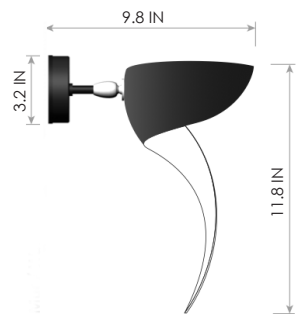

STUDIOTWENTYSEVEN

FLAME WALL LAMP BY **SERGE MOUILLE** 1962
SERIAL NUMBER AND CERTIFICATE OF AUTHENTICITY

BLACK OR WHITE
BODY IN STEEL, SWIVEL IN BRASS AND REFLECTOR IN ALUMINUM
PRODUCTION TIME 10-12 WEEKS
MADE IN FRANCE

IN H 11.8 D 9.8
CM H 30 D 25