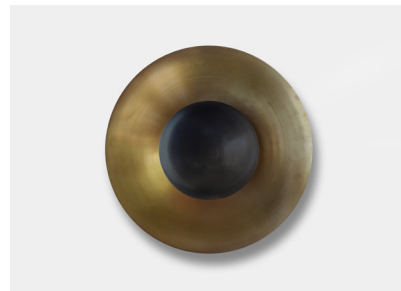

STUDIOTWENTYSEVEN

METROPOLIS SCENCE BY **JAN GARNCAREK**
SIGNED, SERIAL NUMBER AND CERTIFICATE OF AUTHENTICITY

MATTE OR SHINE SPUN BRASS PLATE AND SPHERE WITH BRASS, DIM, NOIR, ECLIPSE OR BLANC FINISH
SPUN BRASS PLATE AND SPHERE WITH COPPER SHINE FINISH
SPUN BRASS PLATE AND SPHERE WITH AGED FINISH
PRODUCTION TIME 8-10 WEEKS
MADE IN POLAND

METROPOLIS SCENCE 36

IN H 14.1 W 14.1 D 7
CM H 36 W 36 D 18

METROPOLIS SCENCE 52

IN H 20.4 W 20.4 D 10.6
CM H 52 W 52 D 27

STUDIOTWENTYSEVEN

MATTE
BRASS

SHINE
BRASS

DIM MATTE
BRASS

DIM SHINE
BRASS

NOIR MATTE
BRASS

NOIR SHINE
BRASS

STUDIOTWENTYSEVEN

ECLIPSE MATTE
BRASS

ECLIPSE SHINE
BRASS

W MATTE
BRASS

BLANC SHINE
BRASS