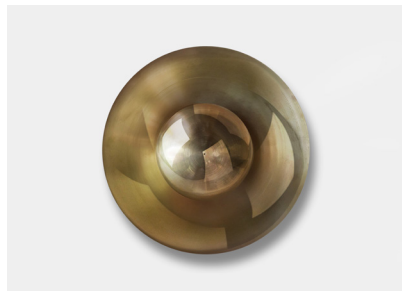

STUDIOTWENTYSEVEN

METROPOLIS SCENCE BY **JAN GARNCAREK**
SIGNED, SERIAL NUMBER AND CERTIFICATE OF AUTHENTICITY

MATTE OR SHINE SPUN BRASS PLATE AND SPHERE WITH BRASS, DIM, NOIR, ECLIPSE OR BLANC FINISH
SPUN BRASS PLATE AND SPHERE WITH COPPER SHINE FINISH
SPUN BRASS PLATE AND SPHERE WITH AGED FINISH
PRODUCTION TIME 8-10 WEEKS
MADE IN POLAND

METROPOLIS SCENCE 36

IN H 14.1 W 14.1 D 7
CM H 36 W 36 D 18

METROPOLIS SCENCE 52

IN H 20.4 W 20.4 D 10.6
CM H 52 W 52 D 27

STUDIOTWENTYSEVEN

MATTE
BRASS

SHINE
BRASS

DIM MATTE
BRASS

DIM SHINE
BRASS

NOIR MATTE
BRASS

NOIR SHINE
BRASS

STUDIOTWENTYSEVEN

ECLIPSE MATTE
BRASS

ECLIPSE SHINE
BRASS

W MATTE
BRASS

BLANC SHINE
BRASS