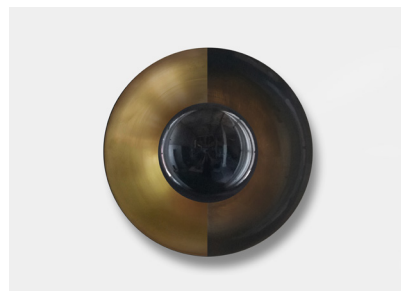

STUDIOTWENTYSEVEN

METROPOLIS SCENCE BY **JAN GARNCAREK**
SIGNED, SERIAL NUMBER AND CERTIFICATE OF AUTHENTICITY

MATTE OR SHINE SPUN BRASS PLATE AND SPHERE WITH BRASS, DIM, NOIR, ECLIPSE OR BLANC FINISH
SPUN BRASS PLATE AND SPHERE WITH COPPER SHINE FINISH
SPUN BRASS PLATE AND SPHERE WITH AGED FINISH
PRODUCTION TIME 8-10 WEEKS
MADE IN POLAND

METROPOLIS SCENCE 36

IN H 14.1 W 14.1 D 7
CM H 36 W 36 D 18

METROPOLIS SCENCE 52

IN H 20.4 W 20.4 D 10.6
CM H 52 W 52 D 27

STUDIOTWENTYSEVEN

MATTE
BRASS

SHINE
BRASS

DIM MATTE
BRASS

DIM SHINE
BRASS

NOIR MATTE
BRASS

NOIR SHINE
BRASS

STUDIOTWENTYSEVEN

ECLIPSE MATTE
BRASS

ECLIPSE SHINE
BRASS

W MATTE
BRASS

BLANC SHINE
BRASS