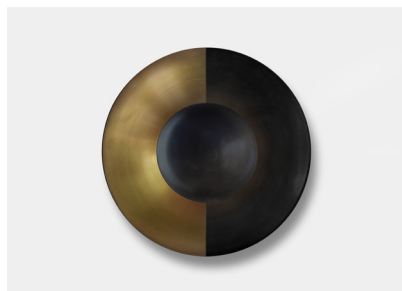

STUDIOTWENTYSEVEN

METROPOLIS SCENCE BY **JAN GARNCAREK**
SIGNED, SERIAL NUMBER AND CERTIFICATE OF AUTHENTICITY

MATTE OR SHINE SPUN BRASS PLATE AND SPHERE WITH BRASS, DIM, NOIR, ECLIPSE OR BLANC FINISH
SPUN BRASS PLATE AND SPHERE WITH COPPER SHINE FINISH
SPUN BRASS PLATE AND SPHERE WITH AGED FINISH
PRODUCTION TIME 8-10 WEEKS
MADE IN POLAND

METROPOLIS SCENCE 36

IN H 14.1 W 14.1 D 7
CM H 36 W 36 D 18

METROPOLIS SCENCE 52

IN H 20.4 W 20.4 D 10.6
CM H 52 W 52 D 27

STUDIOTWENTYSEVEN

MATTE
BRASS

SHINE
BRASS

DIM MATTE
BRASS

DIM SHINE
BRASS

NOIR MATTE
BRASS

NOIR SHINE
BRASS

STUDIOTWENTYSEVEN

ECLIPSE MATTE
BRASS

ECLIPSE SHINE
BRASS

W MATTE
BRASS

BLANC SHINE
BRASS