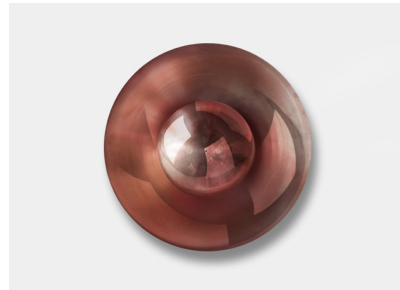

STUDIOTWENTYSEVEN

METROPOLIS SCENCE BY **JAN GARNCAREK**
SIGNED, SERIAL NUMBER AND CERTIFICATE OF AUTHENTICITY

MATTE OR SHINE SPUN BRASS PLATE AND SPHERE WITH BRASS, DIM, NOIR, ECLIPSE OR BLANC FINISH
SPUN BRASS PLATE AND SPHERE WITH COPPER SHINE FINISH
SPUN BRASS PLATE AND SPHERE WITH AGED FINISH
PRODUCTION TIME 8-10 WEEKS
MADE IN POLAND

DIM SHINE
BRASS

NOIR MATTE
BRASS

NOIR SHINE
BRASS

STUDIOTWENTYSEVEN

ECLIPSE MATTE
BRASS

ECLIPSE SHINE
BRASS

W MATTE
BRASS

BLANC SHINE
BRASS