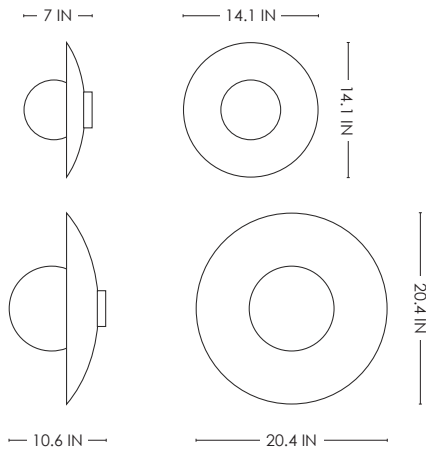

STUDIOTWENTYSEVEN

METROPOLIS SCENCE BY **JAN GARNCAREK**
SIGNED, SERIAL NUMBER AND CERTIFICATE OF AUTHENTICITY

MATTE OR SHINE SPUN BRASS PLATE AND SPHERE WITH BRASS, DIM, NOIR, ECLIPSE OR BLANC FINISH
SPUN BRASS PLATE AND SPHERE WITH COPPER SHINE FINISH
SPUN BRASS PLATE AND SPHERE WITH AGED FINISH
PRODUCTION TIME 8-10 WEEKS
MADE IN POLAND

METROPOLIS SCENCE 36

IN H 14.1 W 14.1 D 7
CM H 36 W 36 D 18

METROPOLIS SCENCE 52

IN H 20.4 W 20.4 D 10.6
CM H 52 W 52 D 27

STUDIOTWENTYSEVEN

MATTE
BRASS

SHINE
BRASS

DIM MATTE
BRASS