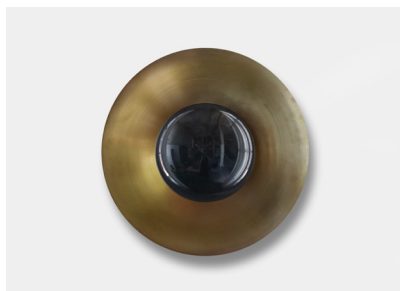

STUDIOTWENTYSEVEN

METROPOLIS SCENCE BY **JAN GARNCAREK**
SIGNED, SERIAL NUMBER AND CERTIFICATE OF AUTHENTICITY

MATTE OR SHINE SPUN BRASS PLATE AND SPHERE WITH BRASS, DIM, NOIR, ECLIPSE OR BLANC FINISH
SPUN BRASS PLATE AND SPHERE WITH COPPER SHINE FINISH
SPUN BRASS PLATE AND SPHERE WITH AGED FINISH
PRODUCTION TIME 8-10 WEEKS
MADE IN POLAND

METROPOLIS SCENCE 36

IN H 14.1 W 14.1 D 7
CM H 36 W 36 D 18

METROPOLIS SCENCE 52

IN H 20.4 W 20.4 D 10.6
CM H 52 W 52 D 27

STUDIOTWENTYSEVEN

MATTE
BRASS

SHINE
BRASS

DIM MATTE
BRASS

DIM SHINE
BRASS

NOIR MATTE
BRASS

NOIR SHINE
BRASS

STUDIOTWENTYSEVEN

ECLIPSE MATTE
BRASS

ECLIPSE SHINE
BRASS

W MATTE
BRASS

BLANC SHINE
BRASS