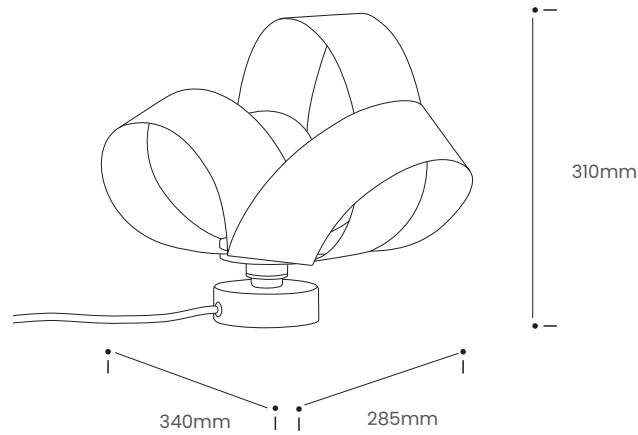

VERSO TABLE LIGHT

Product Specification

Tom Raffield

Verso Table Light

An ornate marriage of balance and light, the Verso Range is an asymmetrical wooden work of art that welcomes a fresh perspective. Forged from the Latin word to ‘spin’, the sculptural Verso Lighting Range calls back to nature and showcases the gravity defying, swooping motion of falling leaves in the wind.

Looping to create eye-catching asymmetry, the Verso Table Light is cleverly crafted from one continuous length of sustainably sourced FSC timber that soars around the warm glow of an exposed bulb to cast a beautiful blend of light and shadow across your table top, providing soothing illumination that is well suited to bedrooms, living spaces or hallways. Igniting creativity within your space, the Verso design looks different from every angle and exhibits its varying form to add playful personality to a wide range of interiors.

Alight your space with art.

Product Type : Table Light	SKU	Wood types	Dimensions L x W x H (mm)		Weight (kg)	
			Unboxed	Boxed	Unboxed	Boxed
Verso Table Light	TR-VERS-TBL-A	Ash	340 x 285 x 310	457 x 457x 305	0.731	2.088
	TR-VERS-TBL-O	Oak				
	TR-VERS-TBL-W	Walnut				
Materials	Ash	Oak	Walnut	Other materials Birch ply disk		
Finish	Non-toxic, hard wearing water based varnish - satin					
Wiring kit options	Brushed brass bulb holder and base with black inline switch and plug	Wiring kit Plastic inline switch E27 (240v)	Flex Flex colour: gold fabric Cable length: 228cm from plug to bulb holder	Recommended light bulb Max 25W LED		
Care information	Dusting your light regularly and with a light feather duster should keep your light looking clean, otherwise wipe with a damp cloth and remove any moisture with a dry cloth. Gentle furniture polishes can also be used.					
Additional information	<ul style="list-style-type: none"> Suitable for use on 240v circuits. This product can be plugged straight into a 240v outlet. ø100mm base 					