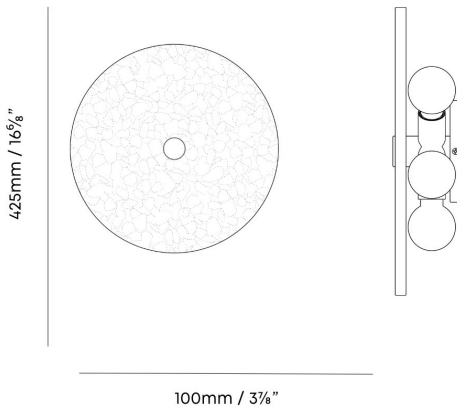

US MAGMA WALL AND FLUSH LIGHT (16.7in)

tala®

SKU: MGM-WF-425-SB-G70-01-US

FINISH: BRASS

FIXTURE - PHYSICAL

Dimension:	L 3 7/8in x W 16 6/8in x H 16 6/8in
Number of bulbs:	5
Materials:	Recycled Glass, Brass, Glass
Finish:	Matte finish
Weight:	16.1lbs
IP rating:	IP20 - Suitable for dry locations
Base:	E26

FIXTURE - ELECTRICAL

Power:	30W
Voltage:	220-240V~
Frequency:	50/60Hz

BULB

Bulb dimension:	L 2 6/8in x H 4 1/8in
Glass shape:	G22
Materials:	Glass and nickel
Glass finish:	Matte White
Weight:	0.1lbs
Max. working temp.:	Max 40°C
IP rating:	IP54
Power:	6W
Current:	0.06A
Voltage:	110-120V~
Frequency:	50/60Hz
Base:	E26
Power factor:	0.9
Efficiency:	80lm/W
Lifetime:	15000 hrs