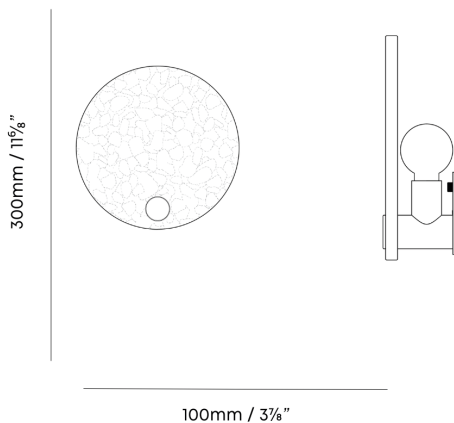

US MAGMA WALL LIGHT (11.8in)

tala®

SKU: MGM-WL-300-SB-G70-01-US

FINISH: BRASS

FIXTURE - PHYSICAL

Dimension:	L 3 7/8in x W 11 6/8in x H 11 6/8in
Number of bulbs:	1
Materials:	Recycled Glass, Brass, Glass
Finish:	Matte finish
Weight:	8.8lbs
IP rating:	IP20 - Suitable for dry locations
Base:	E26

FIXTURE - ELECTRICAL

Power:	30W
Voltage:	220-240V~
Frequency:	50/60Hz

BULB

Bulb dimension:	L 2 6/8in x H 4 1/8in
Glass shape:	G22
Materials:	Glass and nickel
Glass finish:	Matte White
Weight:	0.1lbs
Max. working temp.:	Max. 40°C
IP rating:	IP54
Power:	6W
Current:	0.06A
Voltage:	110-120V~
Frequency:	50/60Hz
Base:	E26
Power factor:	0.9
Efficiency:	80lm/W
Lifetime:	15000 hrs