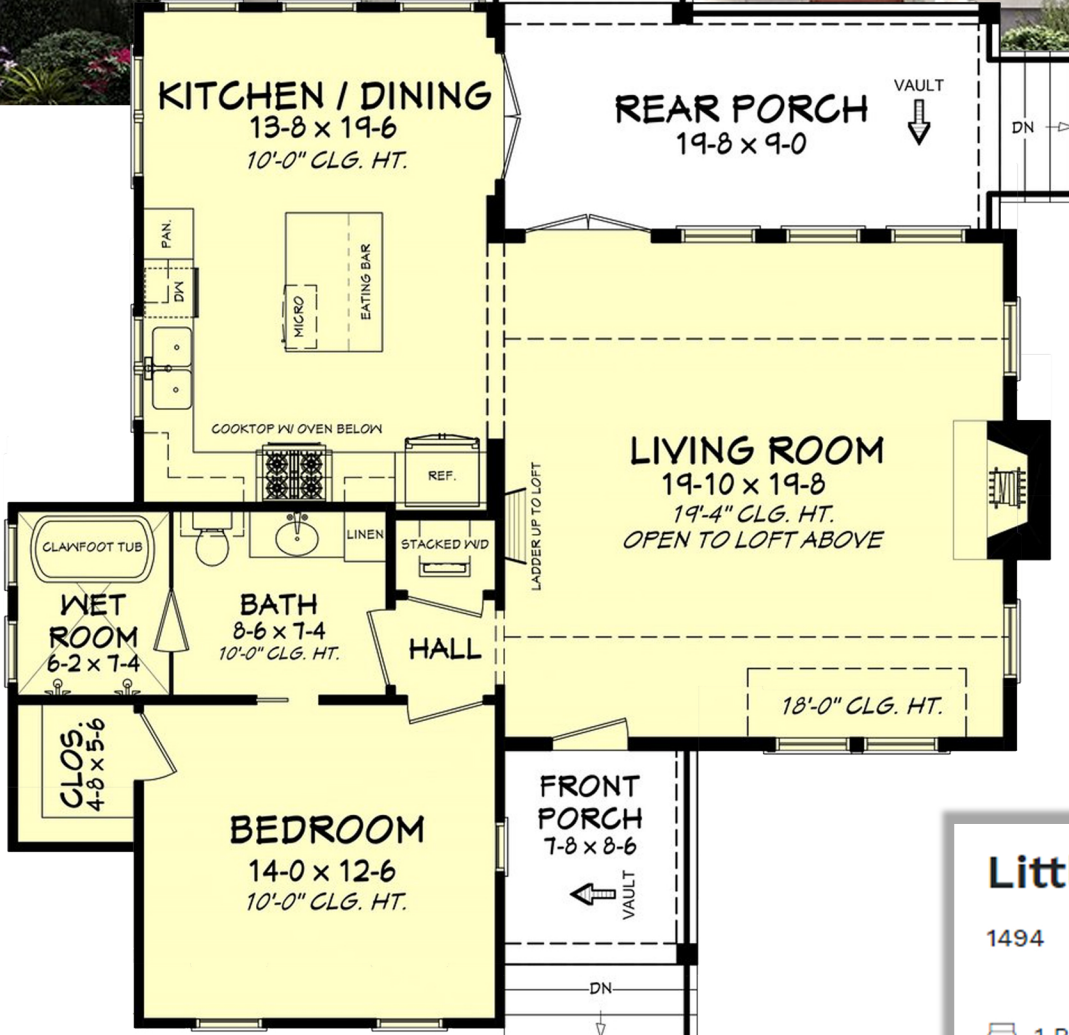

Designing Homes  
**HOUSE PLAN ZONE**  
 Building Relationships

First Floor

Second Floor

**Little Blue House Plan**

1494

- 1 Bedrooms
- 1 Bathrooms
- 41-4 Width
- 40-8 Depth

Phone: 601.336.3254    sales@hpzplans.com

www.hpzplans.com/products/little-blue-house-plan