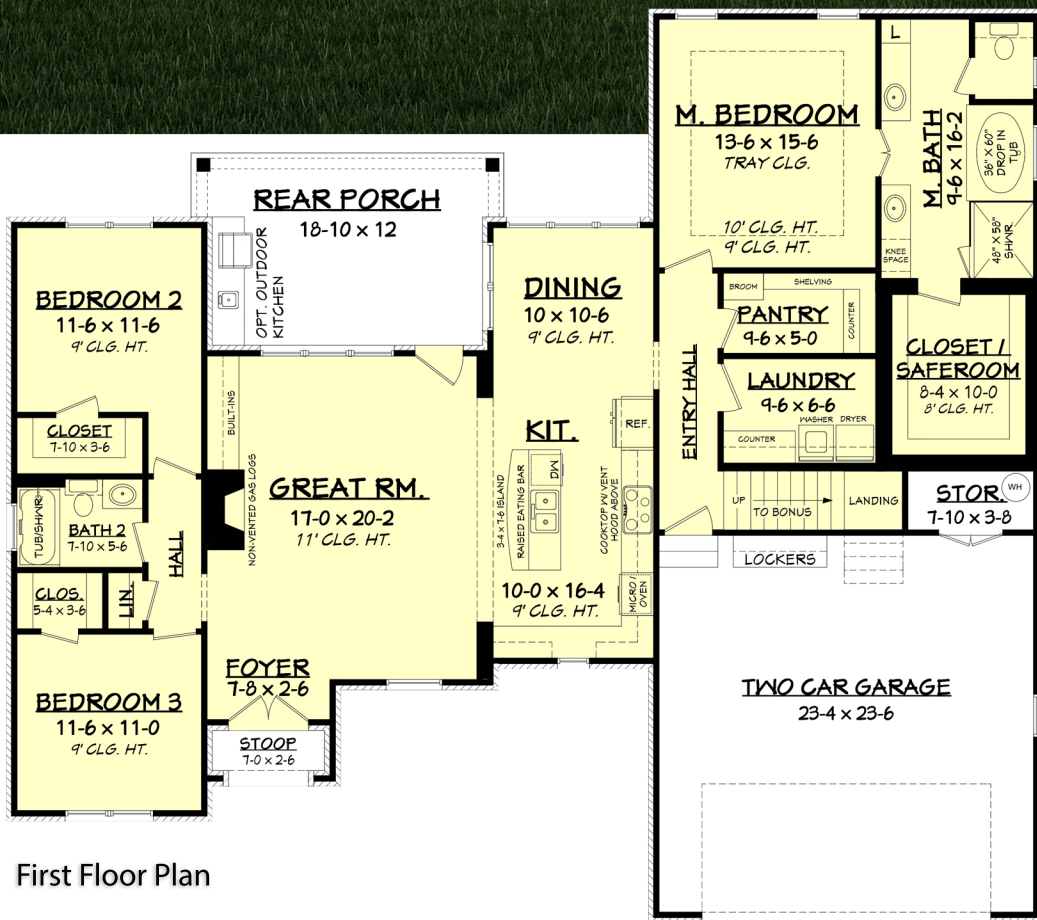

Designing Homes  
**HOUSE PLAN ZONE**  
 Building Relationships

First Floor Plan

Bonus Floor Plan

**Fairfield House Plan**

1884-S

- 1884 Sq Ft.
- 1.5 Stories
- 3 Bedrooms
- 64-8 Width
- 2 Bathrooms
- 57-0 Depth

Phone: 601.336.3254    sales@hpzplans.com

www.hpzplans.com/products/fairfield