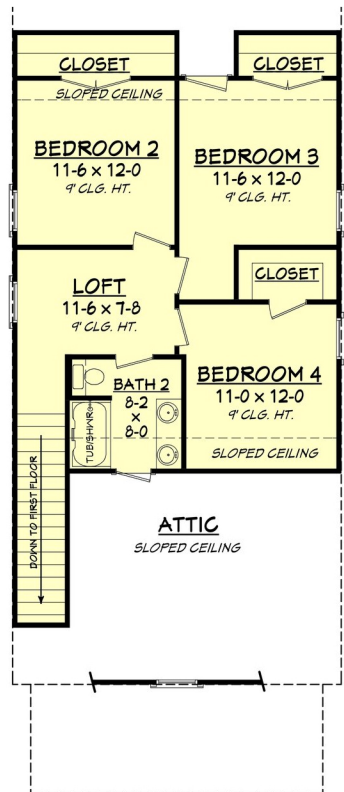

Designing Homes
HOUSE PLAN ZONE
 Building Relationships

First Floor Plan

Second Floor Plan

Bellegrass Cottage II House Plan

2184-S

2184 Sq Ft. 2 Stories

4 Bedrooms 24-0 Width

2.5 Bathrooms 93-4 Depth