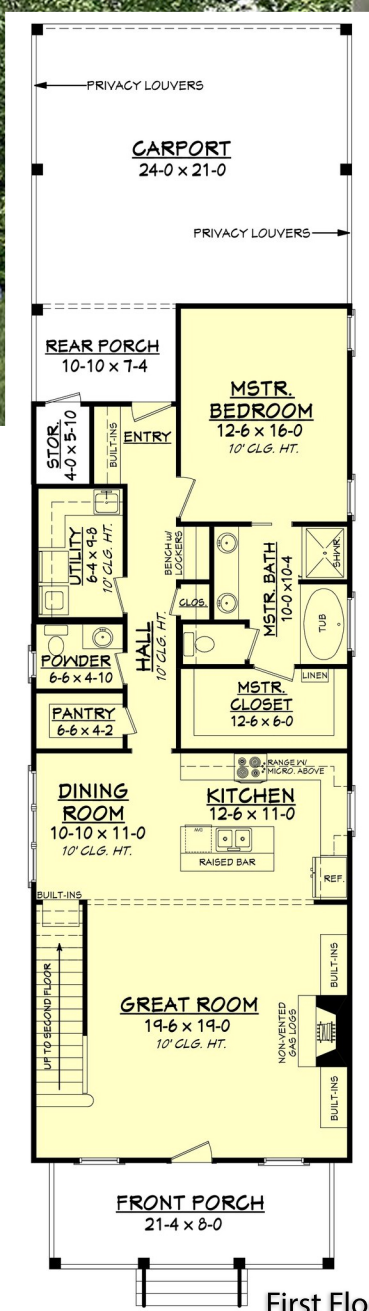

Designing Homes
HOUSE PLAN ZONE
 Building Relationships

First Floor Plan

Second Floor Plan

Bellegrass Cottage II House Plan

2184-S

2184 Sq Ft. 2 Stories

4 Bedrooms 24-0 Width

2.5 Bathrooms 93-4 Depth