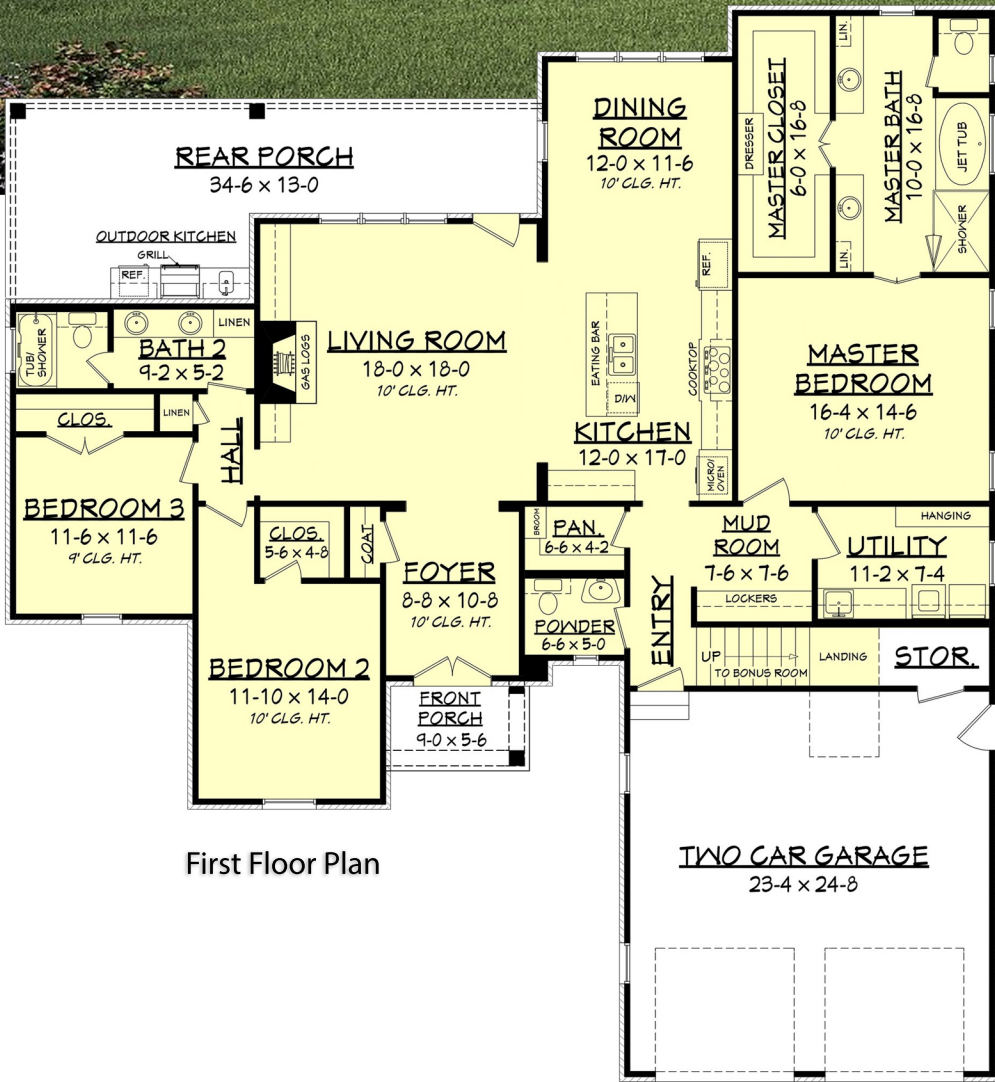

Designing Homes  
**HOUSE PLAN ZONE**  
 Building Relationships

First Floor Plan

Bonus Floor Plan

Square footage does not include bonus room.

**Silvertown House Plan**

2217-S

- 2217 Sq Ft.
- 3 Bedrooms
- 2.5 Bathrooms
- 1.5 Stories
- 63-10 Width
- 69-2 Depth