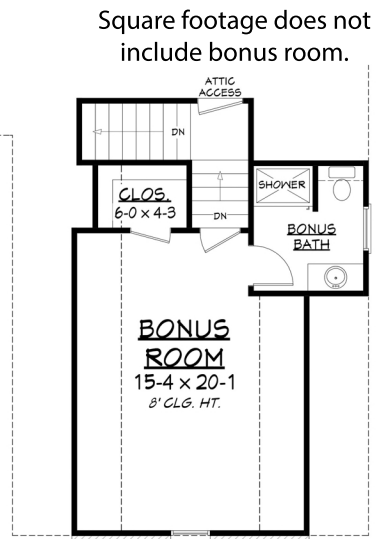

Designing Homes  
**HOUSE PLAN ZONE**  
 Building Relationships

First Floor Plan

Bonus Floor Plan

Square footage does not include bonus room.

**Silvertown House Plan**

2217-S

- 2217 Sq Ft.
- 3 Bedrooms
- 2.5 Bathrooms
- 1.5 Stories
- 63-10 Width
- 69-2 Depth