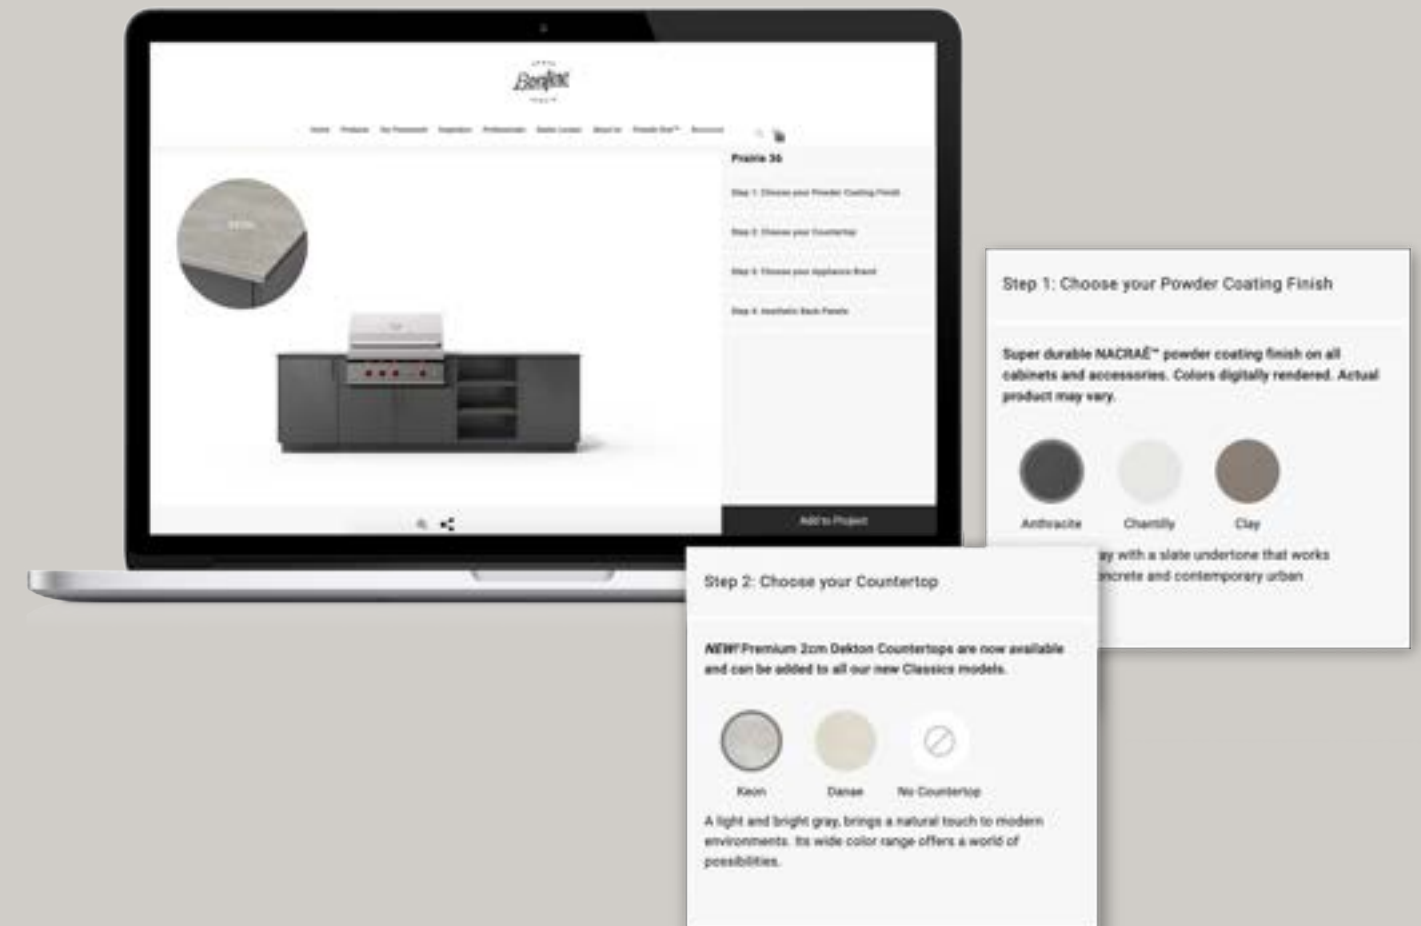

Steps to Your Kitchen Outdoors

You can personalise your Urban Bonfire outdoor kitchen with our

NEW Customizer Online Tool

at urbanbonfire.com