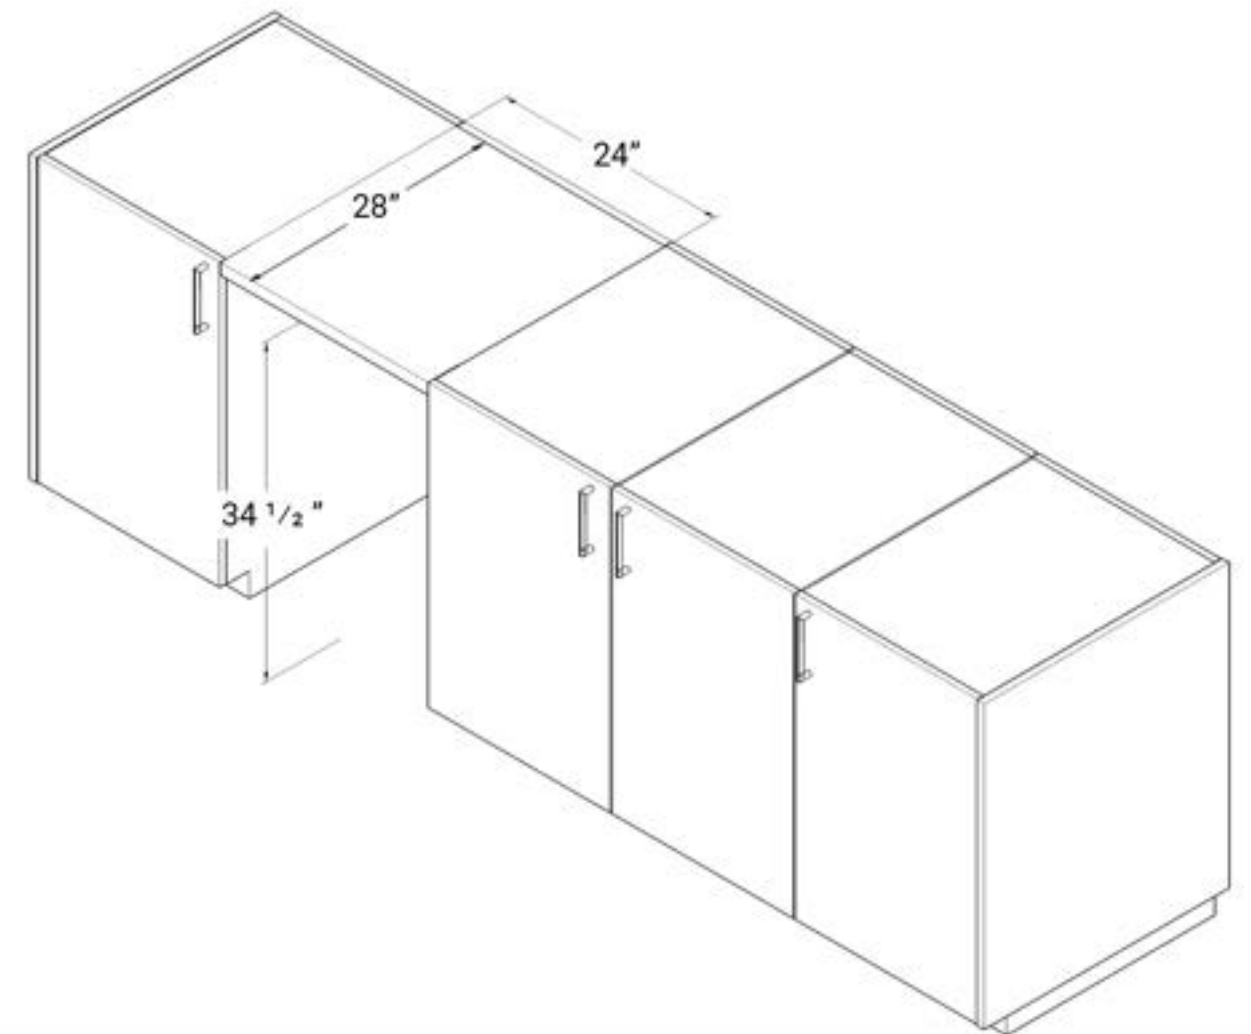

STEP 4

Your Appliances (supplied by others)

Our Classics program is compatible with world-leading outdoor cooking appliance brands. To verify your equipment compatibility, contact design@urbanbonfire.com.

	Brand	36" Built-in Grill	42" Built-in Grill
	Alfresco	ALXE-36 | ALX2-36	ALXE-42 | ALX2-42
	Artisan by Alfresco	ART2-36 | ARTP-36 | ART-36 | AAEP-36 | AAE-36	ARTP-42
	DCS	BE1-36 | BH1-36	BH1-36R + ASH6-36 | BE1-36 + ASE6-36
	Edgestar	GRL36	GRL42
	Hestan Outdoor	GXBR36 | BR36	GXBR42 | BR42
	Aspire by Hestan	E36 | EXB36	E42 | EXB42
	Kalamazoo Outdoor Gourmet	-	K42DB
	Lynx Professional	LF36ATR | L36ATR | L36TR | L36R-3	L42ATR | L42TR | L42R-3
	Sedona by Lynx	L600 | L600R | L600PS | L600PSR	L700 | L700R | L700PS | L700PSR
	Twin Eagles	TE1BQ36RS | TEBQ36__	TE1BQ42RS | TEBQ42__
	XO Appliances	XOGRILL36	XOGRILL42
	Wolf	OG36	OG42

Cut-out Dimensions for Undercounter Outdoor Refrigerator

Urban Bonfire's Classics Program has been developed for easy compatibility with all major brands of 24" outdoor undercounter appliances. Please make sure the required cut-out of your appliance does not exceed the dimensions shown below.

NOTE: Appliance is not included and not provided by Urban Bonfire®.