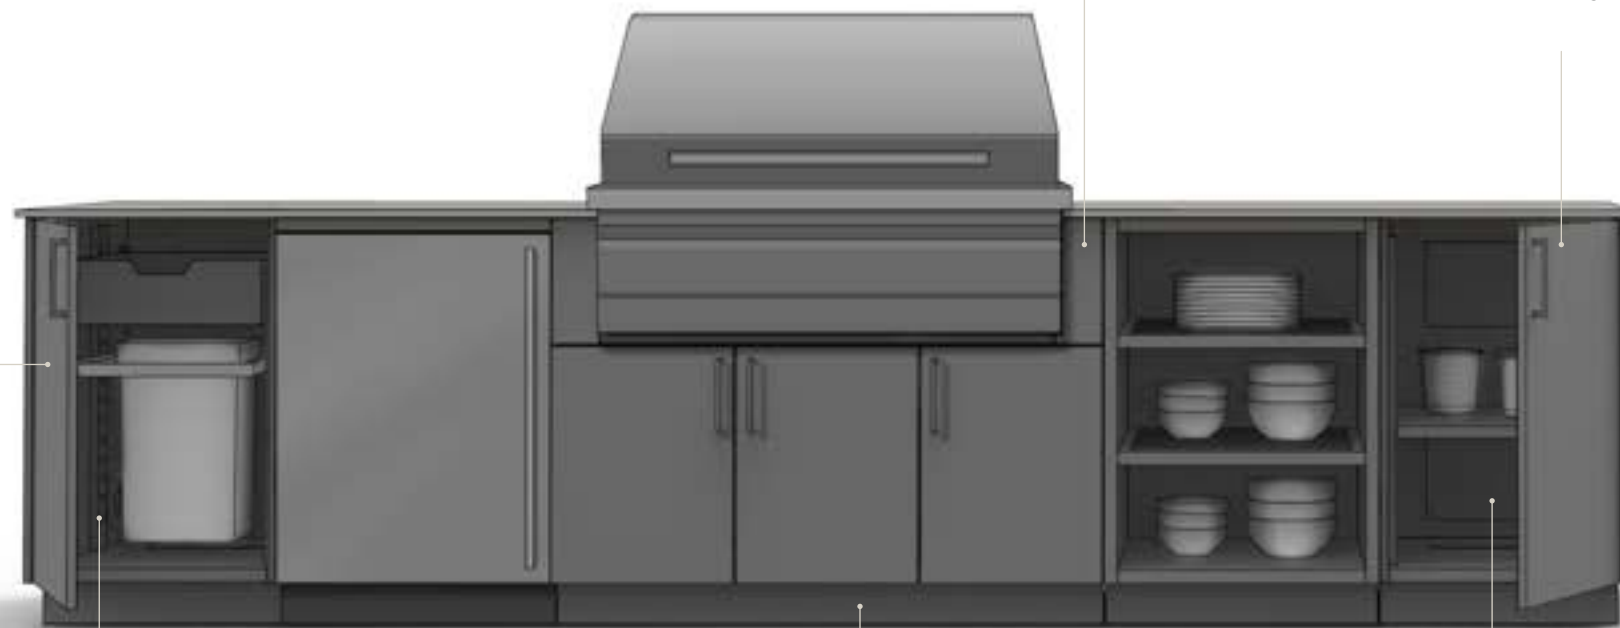

The Urban Bonfire® Classics Framework

The Urban Bonfire Classics Collection offers a selection of our most popular outdoor kitchen configurations, colors and accessories. Designed to fit various spaces and entertainment needs, our series feature functional storage, sinks and faucets, and compatibility with industry-leading brands.

Compatibility

Custom trim kits for compatibility with major outdoor appliance brands and models. See our Compatibility Chart for more details.

NACRAE™ Finish

Super durable NACRAE™ powder coating finish included on all cabinets and accessories

Countertop NEW

Premium Dekton® Countertops, available in two finishes.

Construction

- Non-combustible thick gauge marine grade aluminum
- Outdoor grade 304 stainless steel hardware