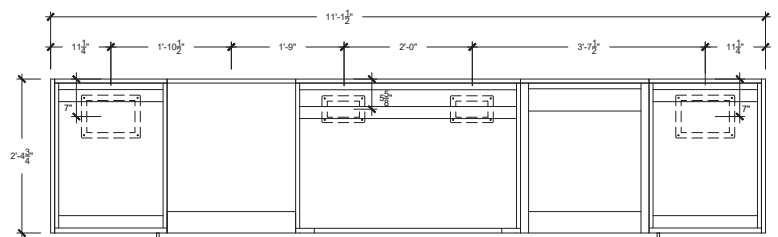

### Details

Length 135" (includes countertop)

Height 36 1/2" (± 1")

Depth 28 3/4"

Kitchen Weight 223 lbs

Countertop Weight 299 lbs

### Features

- Drawer (1)
- Refuse & Recycling Module (1)
- Sink & Faucet
- Back Panels (optional)
- Dekton<sup>®</sup> Countertop (optional)

FRONT VIEW

COUNTERTOP TEMPLATE

TOP VIEW (Gas & Electrical Conduits Access Points)