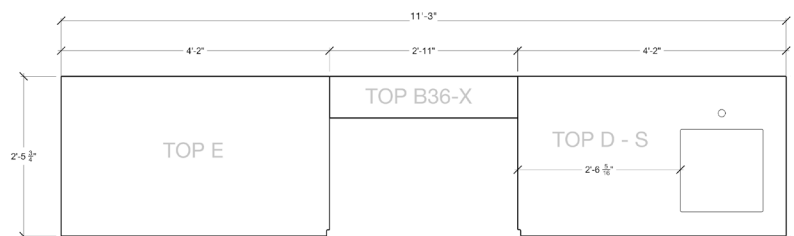

COUNTERTOP TEMPLATE