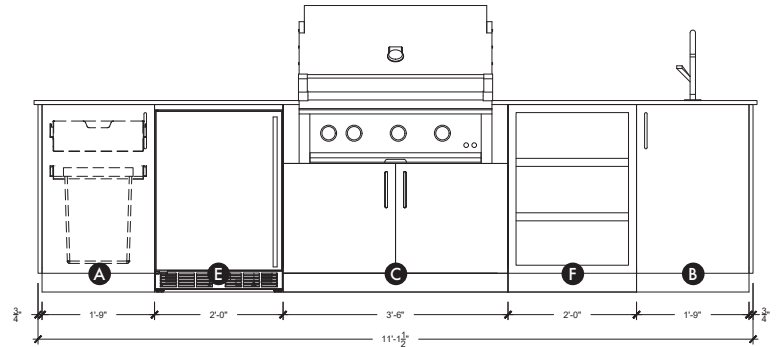

## BREEZE 36

This complete outdoor kitchen offers the full experience of cooking outdoors. Create unforgettable moments with family and friends around this beautiful set-up. Versatile storage, ample countertop surface, space for a 36" grill, refrigeration, Blanco sink and Franke faucet create the perfect mix.

### Details

Length 135" (includes countertop)

Height 36 1/2" (± 1")

Depth 28 3/4"

Kitchen Weight 223 lbs

Countertop Weight 299 lbs

### Features

- Drawer (1)
- Refuse & Recycling Module (1)
- Sink & Faucet
- Back Panels (optional)
- Dekton<sup>®</sup> Countertop (optional)

FRONT VIEW

COUNTERTOP TEMPLATE

TOP VIEW (Gas & Electrical Conduits Access Points)