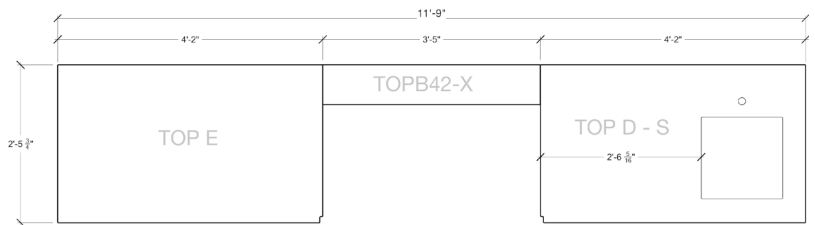

COUNTERTOP TEMPLATE