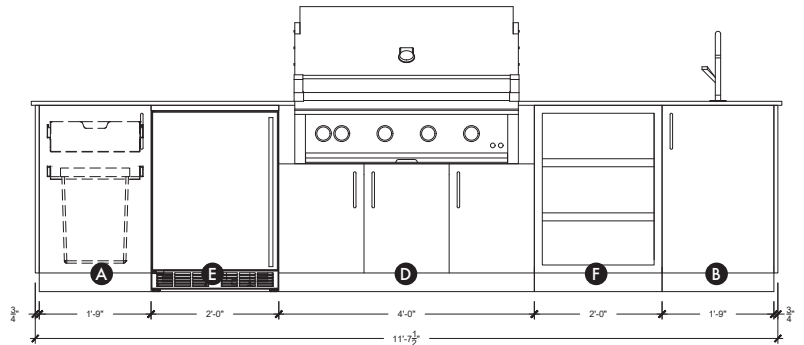

### Details

Length 141" (includes countertop)

Height 36 1/2" (± 1")

Depth 28 3/4"

Kitchen Weight 237 lbs

Countertop Weight 302 lbs

### Features

- Drawer (1)
- Refuse & Recycling Module (1)
- Sink & Faucet
- Back Panels (optional)
- Dekton<sup>®</sup> Countertop (optional)

FRONT VIEW

COUNTERTOP TEMPLATE

TOP VIEW (Gas & Electrical Conduits Access Points)