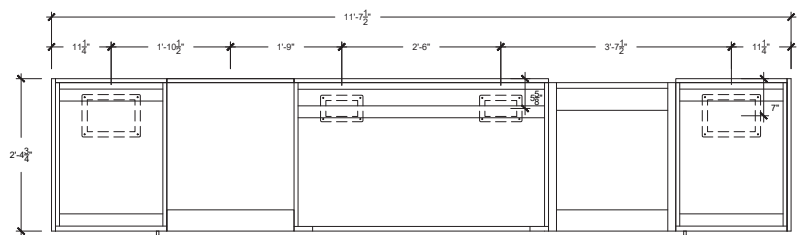

### Details

Length 141" (includes countertop)

Height 36 1/2" (± 1")

Depth 28 3/4"

Kitchen Weight 237 lbs

Countertop Weight 302 lbs

### Features

- Drawer (1)
- Refuse & Recycling Module (1)
- Sink & Faucet
- Back Panels (optional)
- Dekton<sup>®</sup> Countertop (optional)

FRONT VIEW

COUNTERTOP TEMPLATE

TOP VIEW (Gas & Electrical Conduits Access Points)