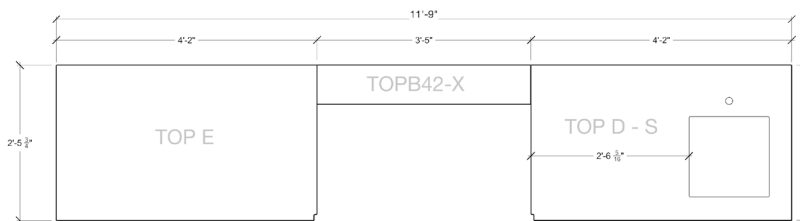

COUNTERTOP TEMPLATE