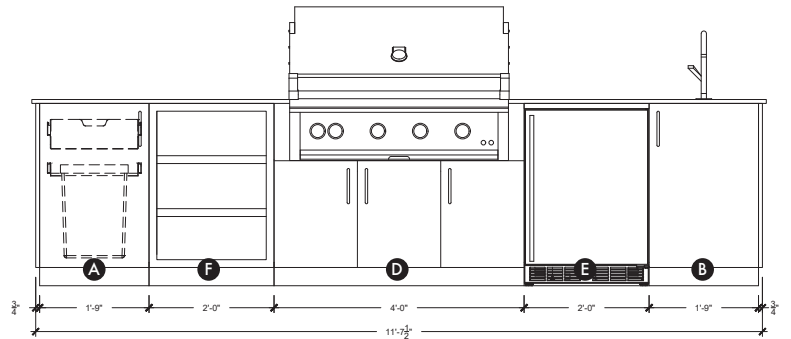

Details

Length 141" (includes countertop)

Height 36 1/2" (± 1")

Depth 28 3/4"

Kitchen Weight 237 lbs

Countertop Weight 302 lbs

Features

- Drawer (1)
- Refuse & Recycling Module (1)
- Sink & Faucet
- Back Panels (optional)
- Dekton[®] Countertop (optional)

FRONT VIEW

COUNTERTOP TEMPLATE

TOP VIEW (Gas & Electrical Conduits Access Points)

FRONT VIEW (Gas & Electrical Conduits Access Points)