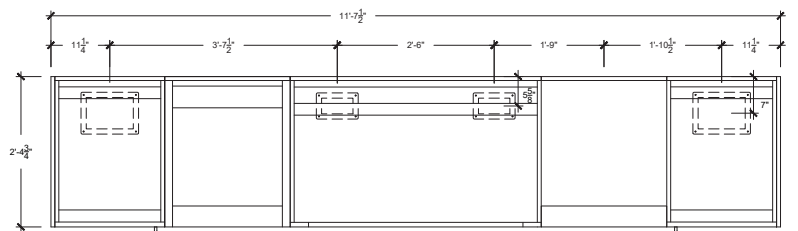

TOP VIEW (Gas & Electrical Conduits Access Points)

FRONT VIEW (Gas & Electrical Conduits Access Points)