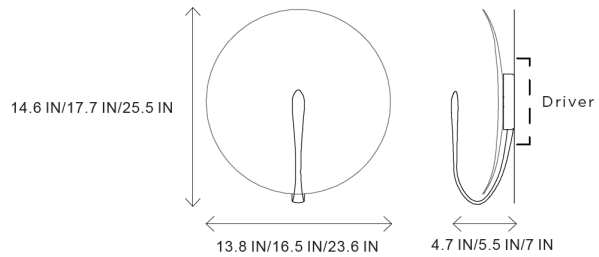

STUDIOTWENTYSEVEN

COSMIC PURION SCONCE BY **EVA MENZ**
ATELIER 001 COLLECTION

MATT WHITE LACQUER
SATIN FINISHED BRASS FRAME
HAND-SPUN BRASS PLATE
LED DRIVER DIMMABLE
OUTPUT 24V
INPUT 240/120V
WATT 2
LUMEN 200
PRODUCTION TIME 8-10 WEEKS
MADE IN UNITED KINGDOM

IN H 14.6 W 13.8
CM H 37 W 35

IN H 17.7 W 16.5
CM H 45 W 42

IN H 25.5 W 23.6
CM H 65 W 60