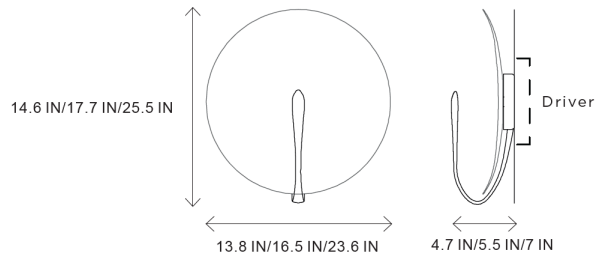

STUDIOTWENTYSEVEN

COSMIC ORE SCONCE BY **EVA MENZ**
ATELIER 001 COLLECTION

BRONZE PATINA GRADIENT
SATIN FINISHED BRASS FRAME
HAND-SPUN BRASS PLATE
LED DRIVER DIMMABLE
OUTPUT 450MA 4W 500LM
INPUT 110-240V
PRODUCTION TIME 8-10 WEEKS
MADE IN UNITED KINGDOM

IN H 14.6 W 13.8
CM H 37 W 35

IN H 17.7 W 16.5
CM H 45 W 42

IN H 25.5 W 23.6
CM H 65 W 60