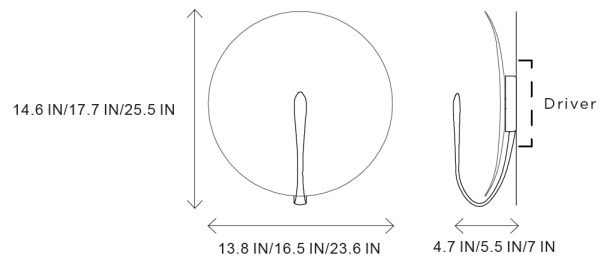

# STUDIOTWENTYSEVEN

COSMIC REGOLITH SCONCE BY **EVA MENZ**  
ATELIER 001 COLLECTION

DARK BRONZE PATINA  
SATIN FINISHED BRASS FRAME  
HAND-SPUN BRASS PLATE  
LED DRIVER DIMMABLE  
OUTPUT 450MA 4W 500LM  
INPUT 110-240V  
PRODUCTION TIME 8-10 WEEKS  
MADE IN UNITED KINGDOM

IN H 14.6 W 13.8  
CM H 37 W 35

IN H 17.7 W 16.5  
CM H 45 W 42

IN H 25.5 W 23.6  
CM H 65 W 60