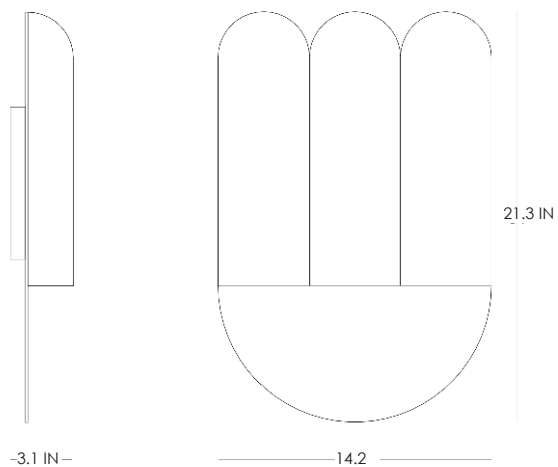

STUDIOTWENTYSEVEN

RAKU YAKI TRIPLE SCONCE BY EMMANUELLE SIMON

RAKU AND PATINATED PITTED BRASS
LED 3-5 WATT 3000K
PRODUCTION TIME 16-18 WEEKS
MADE IN FRANCE

IN H 21.3 W 14.2 D 3.1
CM H 54 W 36 D 8