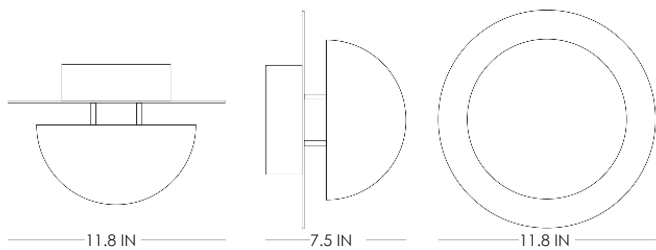

# STUDIOTWENTYSEVEN

RAKU YAKI LUNE SCONCE BY **EMMANUELLE SIMON**

RAKU AND PATINATED PITTED BRASS  
PRODUCTION TIME 16-18 WEEKS  
MADE IN FRANCE

IN    Ø 11.8   D 7.5  
CM    Ø 30    D 19

NEW YORK MIAMI LONDON    BY APPOINTMENT ONLY    ENQUIRE@STUDIOTWENTYSEVEN.COM    WWW.STUDIOTWENTYSEVEN.COM