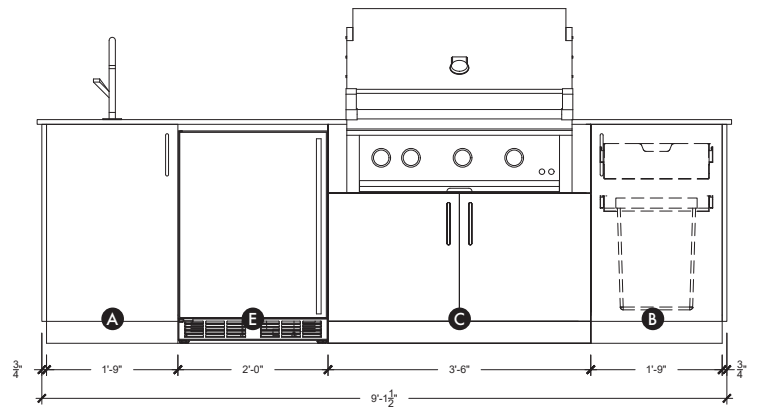

Details

Length 111" (includes countertop)

Height 36 1/2" (± 1")

Depth 28 3/4"

Kitchen Weight 184 lbs

Countertop Weight 228 lbs

Features

- Drawer (1)
- Refuse & Recycling Module (1)
- Sink & Faucet
- Back Panels (optional)
- Dekton[®] Countertop (optional)

FRONT VIEW

COUNTERTOP TEMPLATE

TOP VIEW (Gas & Electrical Conduits Access Points)

FRONT VIEW (Gas & Electrical Conduits Access Points)