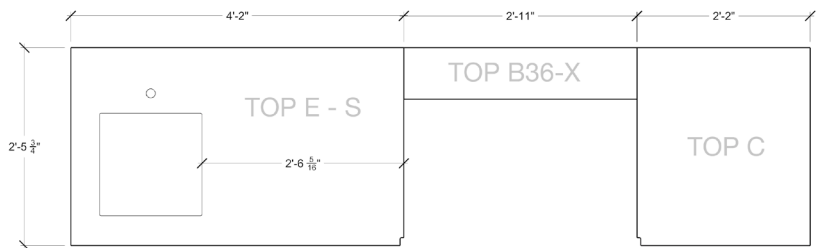

COUNTERTOP TEMPLATE