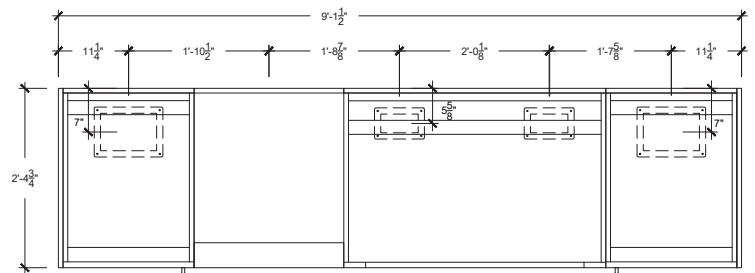

TOP VIEW (Gas & Electrical Conduits Access Points)