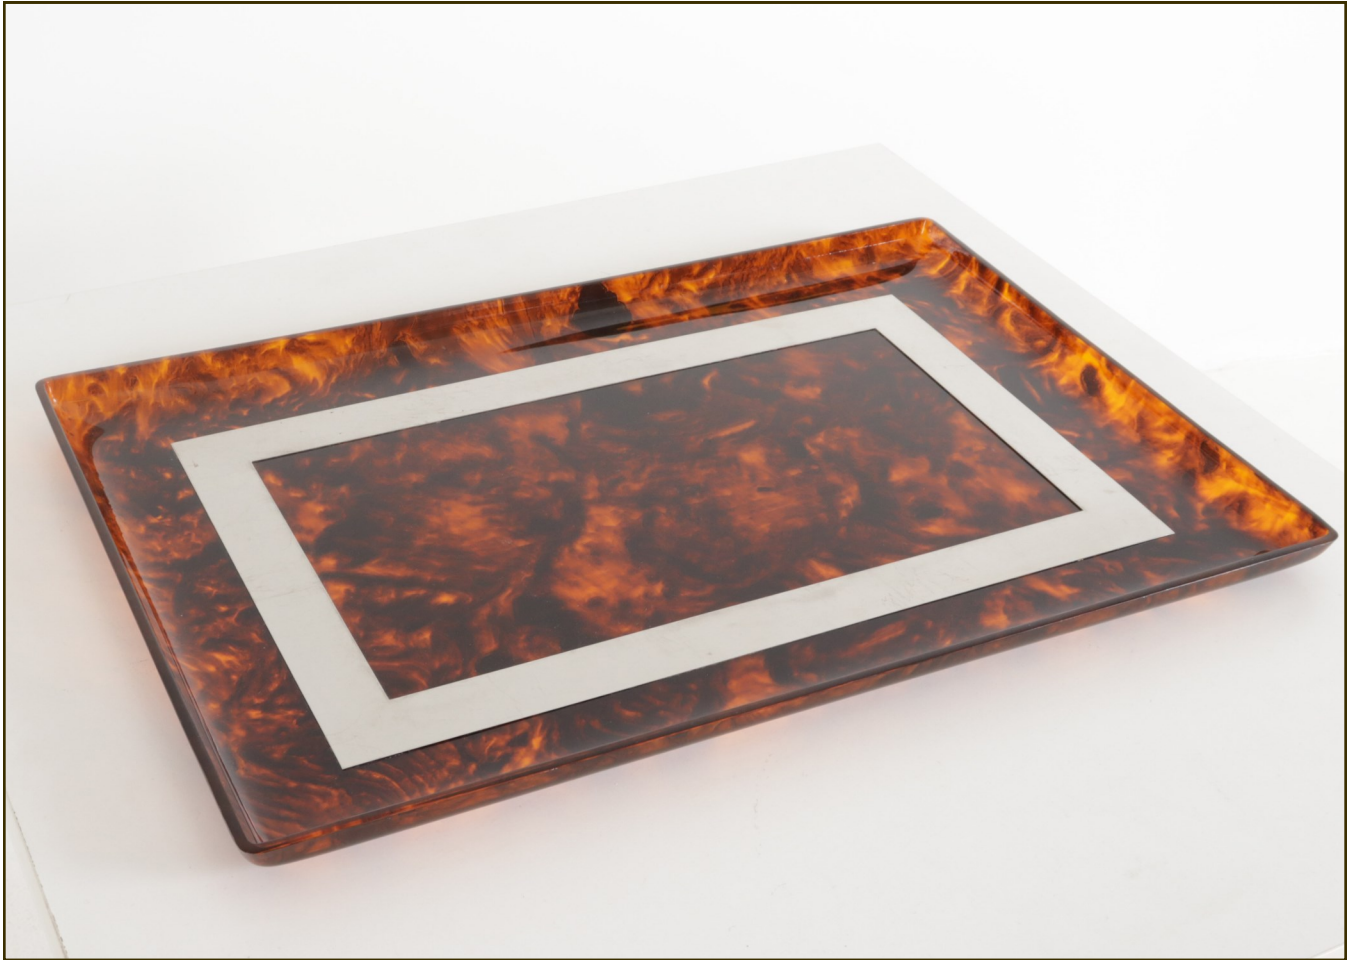

JAN SHOWERS

ANTIQUES

700-9371

Vintage Christian Dior faux tortoise shell and lucite tray, c. 1950

23 1/2" w X 15 3/4" d