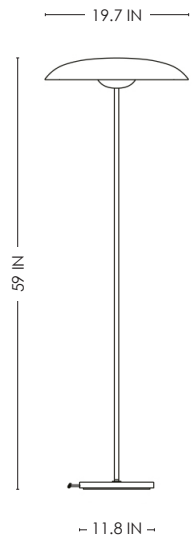

STUDIOTWENTYSEVEN

SOLSTICE ORE X FLOOR LAMP BY **EVA MENZ**
ATELIER 001 COLLECTION

BRONZE PATINA GRADIENT
SATIN FINISHED BRASS FRAME
HAND-SPUN BRASS PLATE
OUTPUT 350MA 16W 1500LM
PRODUCTION TIME 14-16 WEEKS
MADE IN UNITED KINGDOM

IN H 59 Ø 19.7
CM H 150 Ø 50

NEW YORK MIAMI LONDON BY APPOINTMENT ONLY ENQUIRE@STUDIOTWENTYSEVEN.COM WWW.STUDIOTWENTYSEVEN.COM