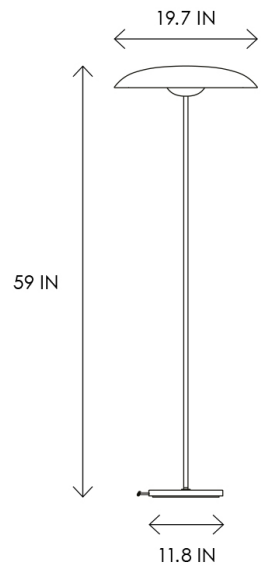

STUDIOTWENTYSEVEN

SOLSTICE NOIR X FLOOR LAMP BY **EVA MENZ**
ATELIER 001 COLLECTION

DARK BRONZE PATINA
SATIN FINISHED BRASS FRAME
HAND-SPUN BRASS PLATE
350 MA
16 W 1500 LM
PRODUCTION TIME 8-10 WEEKS
MADE IN UNITED KINGDOM

IN H 59 Ø 19.7
CM H 150 Ø 50