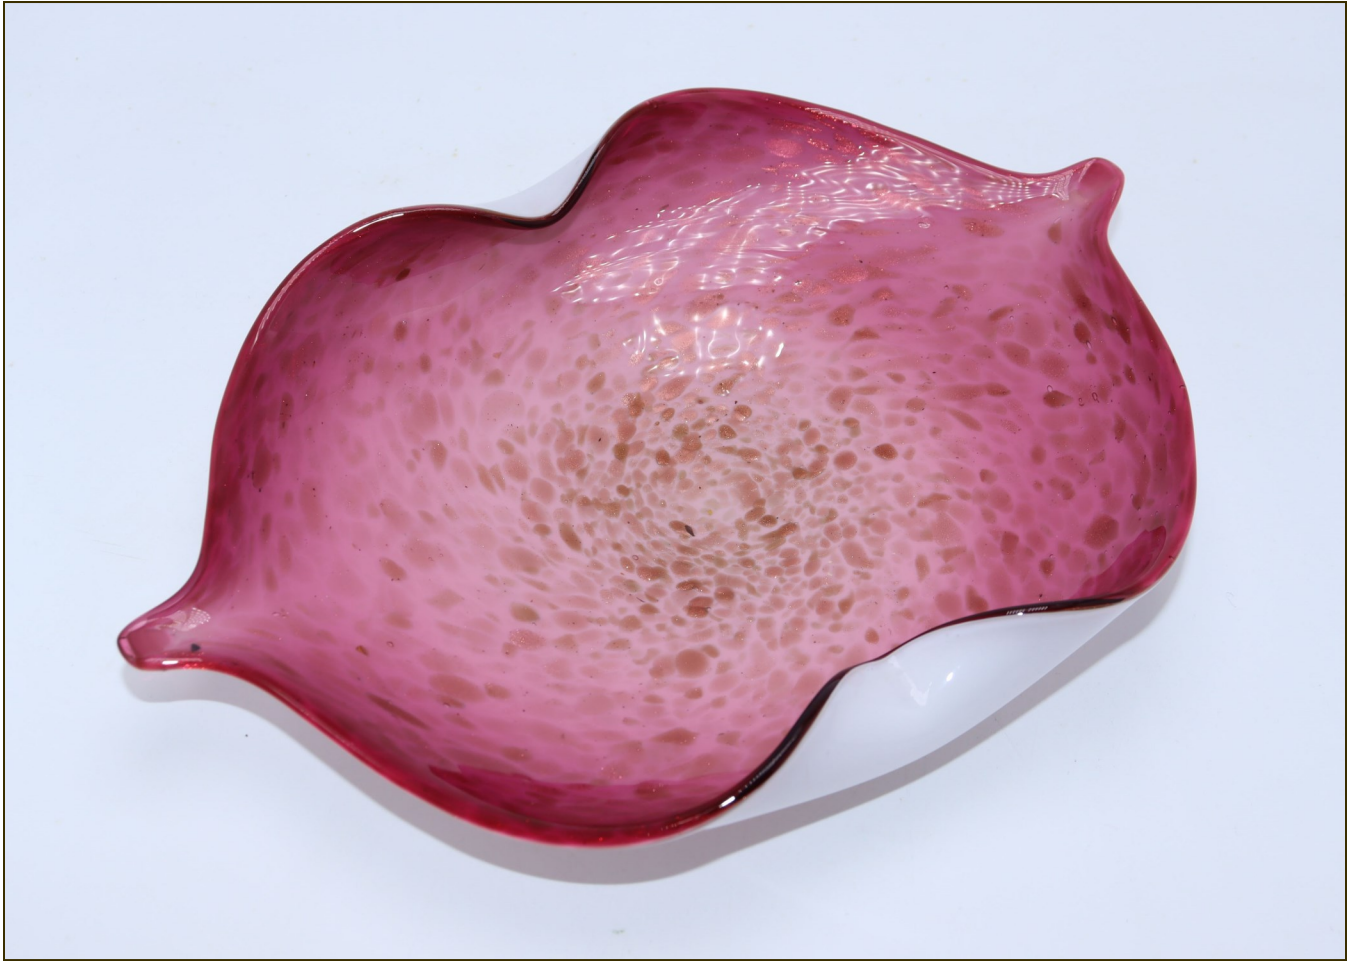

JAN SHOWERS

ANTIQUES

700-9428

Large Murano Venetian cranberry bowl with gold inclusions, c. 1960

12" w X 2" h