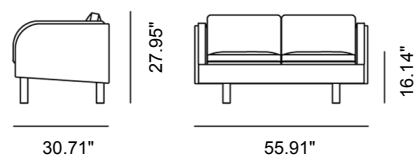

DRAWING

WOOD / METAL FRAME

OAK LIGHT
OIL /
NATURAL

OAK LIGHT
OIL

STAINLESS
STEEL,
BRUSHED

WALNUT OIL
TREATED

KNURLED
STEEL,
BRUSHED

Upholstery according to current price list.