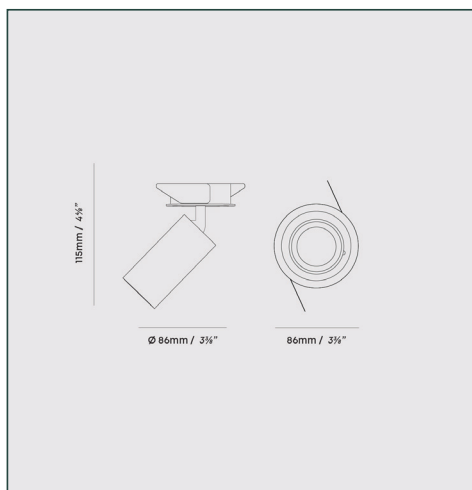

US CORE RECESSED TRIM SPOTLIGHT WHITE WITH LIGHT ENGINE T50 2000-3000K LED

SKU: CORE-DL-WT-T50-2000-3000K-01-US

FINISH: WHITE

FIXTURE - PHYSICAL

| | |
|--------------------|-----------------------------------|
| Fixture dimension: | L 3 3/8in x W 3 3/8in x H 4 4/8in |
| Recessed Depth: | L 3 3/8in x W 3 3/8in x H 1in |
| Materials: | Aluminium |
| Finish: | White |
| Weight: | 0.56 lbs |
| IP rating: | IP20 - Suitable for dry location |

FIXTURE - ELECTRICAL

| | |
|------------|-----------|
| Power: | 7W |
| Voltage: | 110-120V~ |
| Frequency: | 50/60Hz |

BULB

| | |
|---------------------|---------------------|
| Bulb dimension: | L 2in x H 2in |
| Glass shape: | T16 |
| Materials: | Glass and aluminium |
| Glass finish: | Clear |
| Weight: | 0.28lbs |
| Max. working temp.: | 40 °C |
| IP rating: | IP20 |
| Power: | 7W |
| Current: | 0.06A |
| Voltage: | 110-120V~ |
| Frequency: | 50/60Hz |