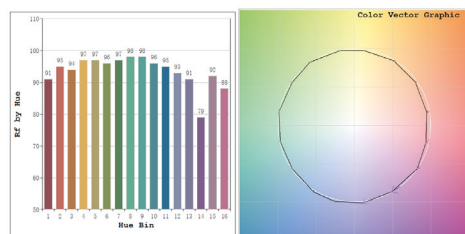

WARRANTY 2 years

EAN 5061046294063

Tala Energy Ltd. 25b Vyner Street,
London, E2 9DG, United Kingdom

Tala North America Inc.
C/O LH Frishkoff & Company
546 5th Avenue, FL 9
New York NY 10036
United States

talalighting.com | hello@tala.co.uk | +1 (240) 724-8111