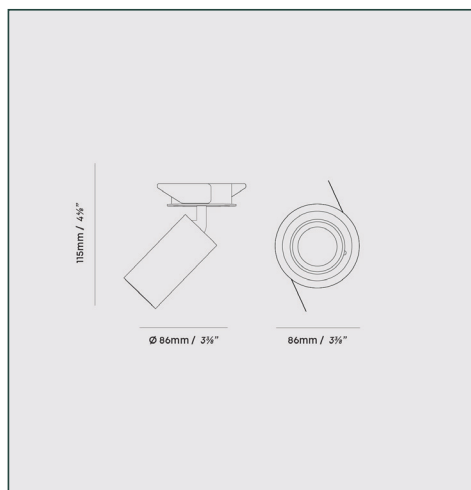

US CORE RECESSED TRIM SPOTLIGHT WHITE WITH LIGHT ENGINE T50 2700K LED

SKU: CORE-DL-WT-T50-2700K-01-US

FINISH: WHITE

FIXTURE - PHYSICAL

Fixture dimension:	L 3 3/8in x W 3 3/8in x H 4 4/8in
Recessed Depth:	L 3 3/8in x W 3 3/8in x H 1in
Materials:	Aluminium
Finish:	White
Weight:	0.56 lbs
IP rating:	IP20 - Suitable for dry location

FIXTURE - ELECTRICAL

Power:	7W
Voltage:	110-120V~
Frequency:	50/60Hz

BULB

Bulb dimension:	L 2in x H 2in
Glass shape:	T16
Materials:	Glass and aluminium
Glass finish:	Clear
Weight:	0.28lbs
Max. working temp.:	40 °C
IP rating:	IP20
Power:	7W
Current:	0.06A
Voltage:	110-120V~
Frequency:	50/60Hz