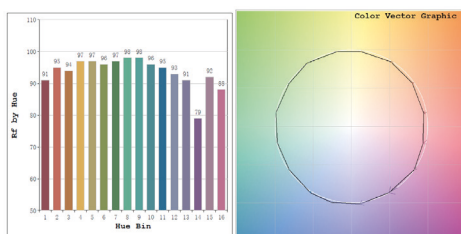

WARRANTY 2 years

EAN 5061046294056

Tala Energy Ltd. 25b Vyner Street,
London, E2 9DG, United Kingdom

Tala North America Inc.
C/O LH Frishkoff & Company
546 5th Avenue, FL 9
New York NY 10036
United States

talalighting.com | hello@tala.co.uk | +1 (240) 724-8111