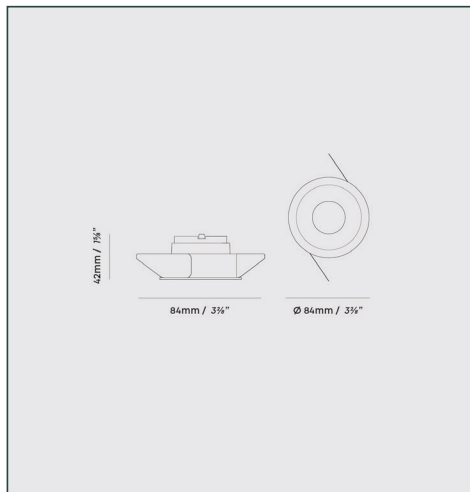

US CORE RECESSED TRIM DOWNLIGHT WHITE WITH LIGHT ENGINE T50 2700K LED

SKU: CORE-DL-WT-T50-2700K-01-US

FINISH: WHITE

FIXTURE - PHYSICAL

Fixture dimension:	L 3 2/8in x W 3 2/8in x H 1 5/8in
Materials:	Aluminium
Finish:	White
Weight:	0.31 lbs
IP rating:	IP20 - Suitable for dry location

FIXTURE - ELECTRICAL

Power:	7W
Voltage:	110-120V~
Frequency:	50/60Hz

BULB

Bulb dimension:	L 2in x H 2in
Glass shape:	T16
Materials:	Glass and aluminium
Glass finish:	Clear
Weight:	0.28lbs
Max. working temp.:	40 °C
IP rating:	IP20
Power:	7W
Current:	0.06A
Voltage:	110-120V~
Frequency:	50/60Hz

IES/LDT photometry files and product
photography available on request

ILLUMINATION PER BULB

CCT:	2700K
Lumens:	550lm
Incand equiv:	45W
Flicker:	<5%
Beam angle:	36°
Light source:	LED
CRI:	95Ra
R9:	75
TM30-Rg:	100
TM30-Rf:	90