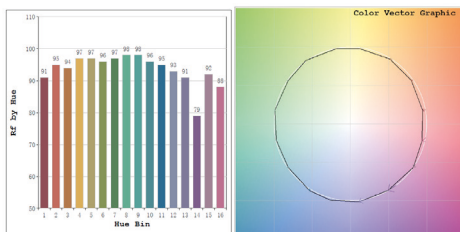

ILLUMINATION PER BULB

CCT:	2700K
Lumens:	550lm
Incand equiv:	45W
Flicker:	<5%
Beam angle:	36°
Light source:	LED
CRI:	95Ra
R9:	75
TM30-Rg:	100
TM30-Rf:	90

WARRANTY 2 years

EAN 5061046294087

Tala Energy Ltd. 25b Vyner Street,
London, E2 9DG, United Kingdom

Tala North America Inc.
C/O LH Frishkoff & Company
546 5th Avenue, FL 9
New York NY 10036
United States

talalighting.com | hello@tala.co.uk | +1 (240) 724-8111