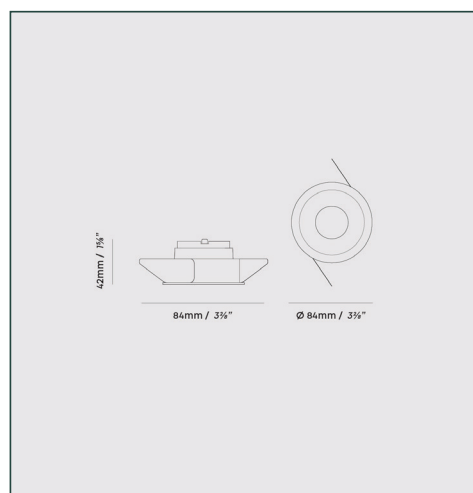

# US CORE RECESSED TRIM DOWNLIGHT WHITE WITH LIGHT ENGINE T50 2000-3000K LED

SKU: CORE-DL-WT-T50-2000-3000K-01-US

FINISH: WHITE

## FIXTURE - PHYSICAL

Fixture dimension:	L 3 2/8in x W 3 2/8in x H 1 5/8in
Materials:	Aluminium
Finish:	White
Weight:	0.31 lbs
IP rating:	IP20 - Suitable for dry location

## BULB

Bulb dimension:	L 2in x H 2in
Glass shape:	T16
Materials:	Glass and aluminium
Glass finish:	Clear
Weight:	0.28lbs
Max. working temp.:	40 °C
IP rating:	IP20
Power:	7W
Current:	0.06A
Voltage:	110-120V~
Frequency:	50/60Hz