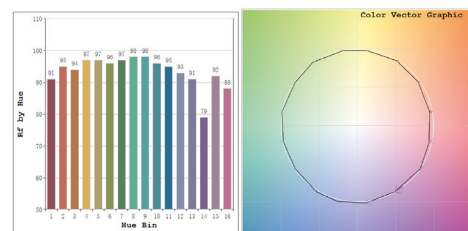

ILLUMINATION PER BULB

CCT:	2000-3000K
Lumens:	530lm
Incand equiv:	44W
Flicker:	<5%
Beam angle:	36°
Light source:	LED
CRI:	95Ra
R9:	85
TM30-Rg:	100
TM30-Rf:	90

WARRANTY 2 years

EAN 5061046294094

Tala Energy Ltd. 25b Vyner Street,
London, E2 9DG, United Kingdom

Tala North America Inc.
C/O LH Frishkoff & Company
546 5th Avenue, FL 9
New York NY 10036
United States

talalighting.com | hello@tala.co.uk | +1 (240) 724-8111