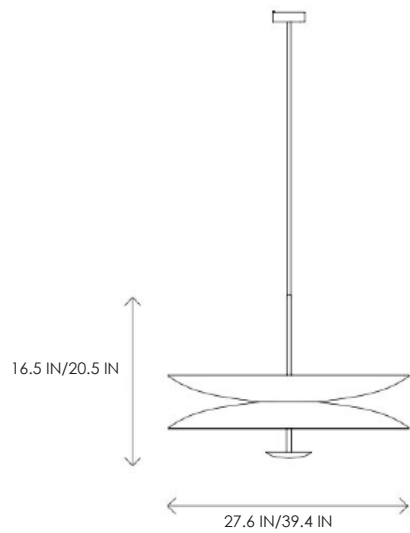

# STUDIOTWENTYSEVEN

COSMIC REGOLITH ORE PENDANT LAMP BY **EVA MENZ**  
ATELIER 001 COLLECTION

BLACK BRONZE PATINA  
SATIN FINISHED BRASS FRAME  
HAND-SPUN BRASS PLATE  
LED DRIVER DIMMABLE  
OUTPUT 700mA 2X17W 1500LM  
PRODUCTION TIME 8-10 WEEKS  
MADE IN UNITED KINGDOM

IN H 16.5 Ø 27.6  
CM H 42 Ø 70

IN H 20.5 Ø 39.4  
CM H 52 Ø 100