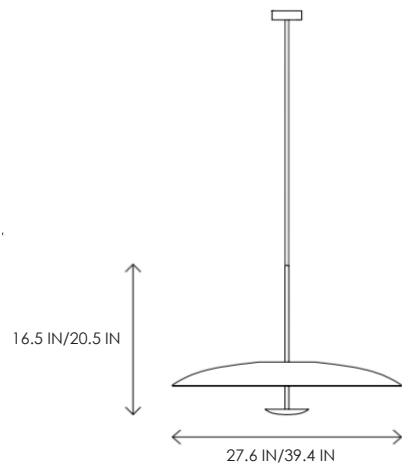

# STUDIOTWENTYSEVEN

COSMIC ORE PENDANT LAMP BY **EVA MENZ**  
ATELIER 001 COLLECTION

BRONZE PATINA GRADIENT  
SATIN FINISHED BRASS FRAME  
HAND-SPUN BRASS PLATE  
LED DRIVER DIMMABLE  
OUTPUT 700MA 2X17W 1500LM  
INPUT 110-240V  
WATT 10/15  
LUMEN 200-300  
PRODUCTION TIME 8-10 WEEKS  
MADE IN UNITED KINGDOM

IN H 16.5 Ø 27.6  
CM H 42 Ø 70

IN H 20.5 Ø 39.4  
CM H 52 Ø 100