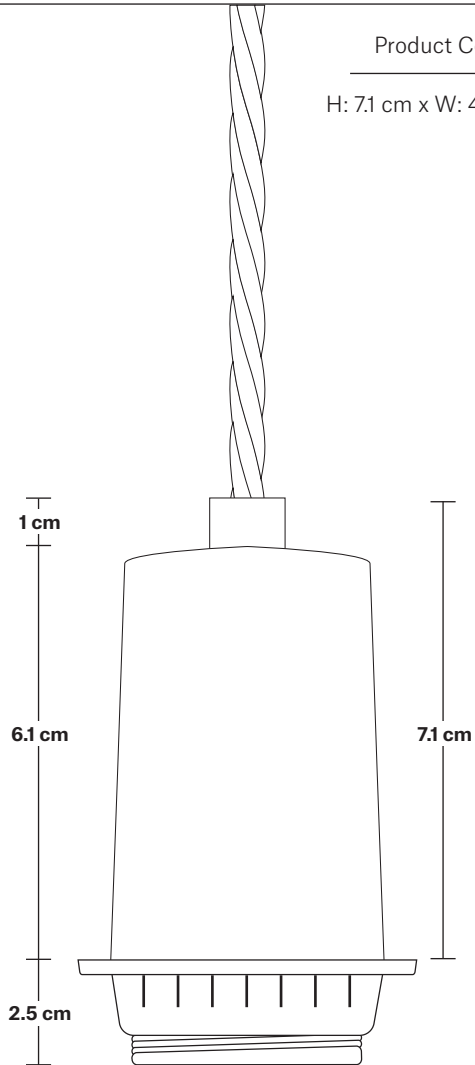

Sleek Dome Pendant - 8 Inch

Product Code: SL-DP8

H: 28.5 cm x W: 20 cm x D: 20 cm

SPECIFICATIONS

We meet all UK and EU lighting and safety regulations.

Our products are hand finished to ensure an authentic vintage look and therefore they may vary slightly from those shown in the images.

Wall mount screws not included.

Holders available: Brass, Pewter and Copper.

Flex: 1m Black Twist Fabric Flex.

Ceiling Rose: Brass, Pewter and Copper.

DIMENSIONS

Shade Diameter: 20 cm / 8"

Shade Height (no holder): 10 cm / 4"

Holder Diameter: 4 cm / 1.6"

Holder Height: 10 cm / 4.1"

Ceiling Rose Diameter: 8 cm / 3"

Ceiling Rose Height: 2 cm / 0.8"

INDUSTVILLE

Sleek Edison ES E27 Bulb Holder

Product Code: SL-EBH

H: 7.1 cm x W: 4.5 cm x D: 4.5 cm

DIMENSIONS

Shade Diameter: 20 cm / 8"

Shade Height: 10 cm / 4"

Dome - 8 Inch - Pewter & Copper

Shade Only

Dome - 8 Inch - Pewter & Copper - Shade Only	D8-CP-SO
--	-----------------

Brooklyn Dome Pendant - 8 Inch - Pewter & Copper