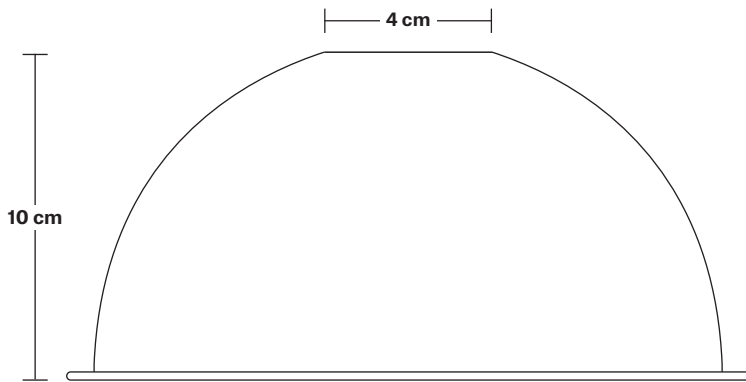

Holder Diameter: 4 cm / 1.6"

Holder Height: 10 cm / 4.1"

Ceiling Rose Diameter: 8 cm / 3"

Ceiling Rose Height: 2 cm / 0.8"

INDUSTVILLE

Sleek Edison ES E27 Bulb Holder

Product Code: SL-EBH

H: 7.1 cm x W: 4.5 cm x D: 4.5 cm

Bulb required: Standard screw (E27) fitting, max 40W.

Weight: 0.1 kg

INFORMATION

Finishes: Brass, Pewter and Copper.

Ready to be installed, installation required.

Wall mount screws not included.

DIMENSIONS

Bulb Holder Height: 9.6 cm / 3.8"

Bulb Holder Depth: 4.5 cm / 1.8"

INDUSTVILLE

Dome - 8 Inch - Shade Only

Product Code: D8-SO

H: 10 cm x W: 20 cm x D: 20 cm

SPECIFICATIONS

We meet all UK and EU lighting and safety regulations.

Our products are hand finished to ensure an authentic vintage look and therefore they may vary slightly from those shown in the images.

DIMENSIONS

Shade Diameter: 20 cm / 8"

Shade Height: 10 cm / 4"

Dome - 8 Inch - Pewter & Copper

Shade Only

Dome - 8 Inch - Pewter & Copper - Shade Only	D8-CP-SO
--	-----------------

Brooklyn Dome Pendant - 8 Inch - Pewter & Copper