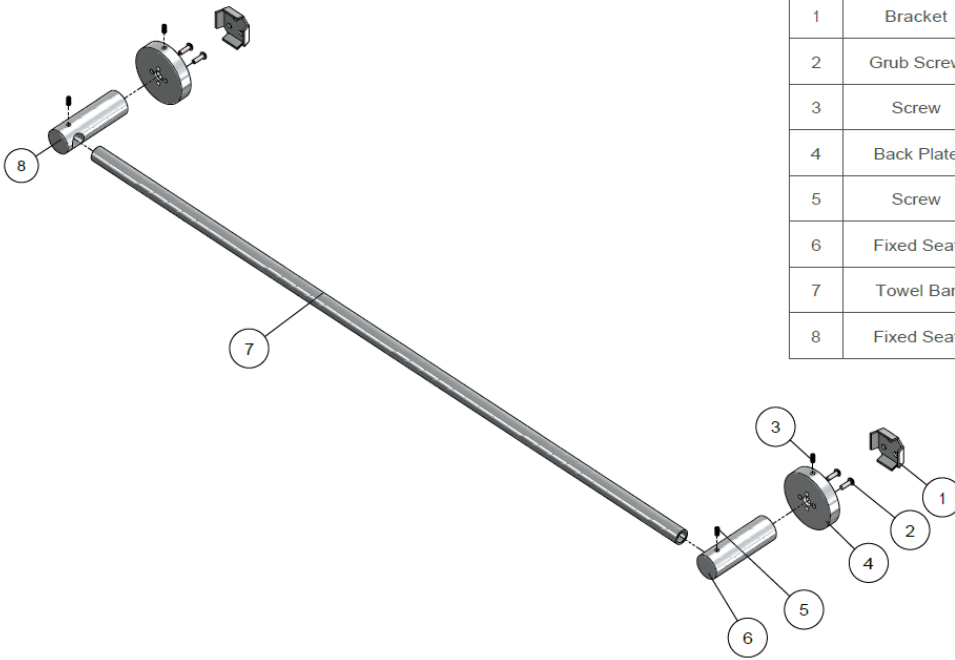

MR01-SR60-C

ROUND SINGLE RAIL

meir®

CHROME
MR01-SR60-C

AVAILABLE
FINISH

EXPLODED VIEW

No.	Part Name
1	Bracket
2	Grub Screw
3	Screw
4	Back Plate
5	Screw
6	Fixed Seat
7	Towel Bar
8	Fixed Seat

CARE

- Do not install tapware using any form of acetone silicones.
- Do not apply physical items (such as tools) directly to product.
- Never use house-hold or commercial detergents, citrus based cleaners, or abrasive cleaners.
- Clean using a mild washing soap solution rinsed, and dry with a soft cloth.
- Check for any product defects before installation.
- Refer to the installation manual for correct installation.

FEATURES

- 10 Year warranty
- Stainless Steel Construction
- Box Weight **0.6Kg**

SPECIFICATIONS