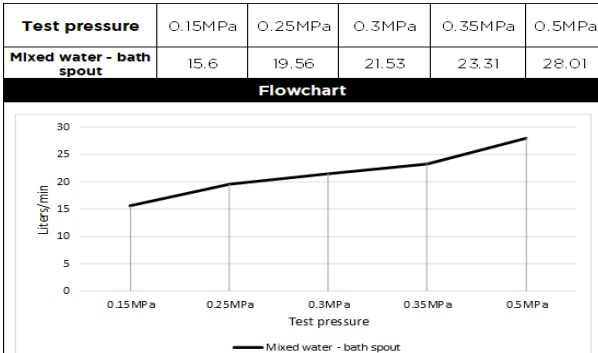

FLOW RATE GRAPH