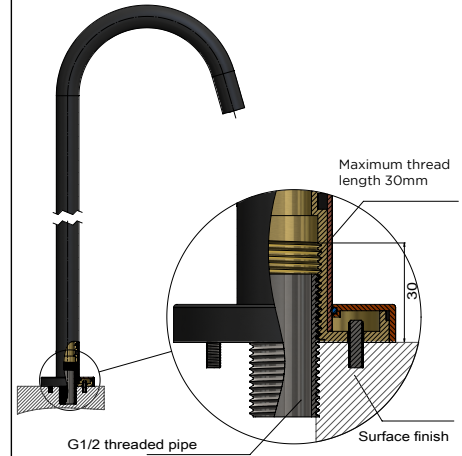

MB06

FREE STANDING BATH SPOUT

meir®

MATTE BLACK
MB06

CHROME
MB06-C

CHAMPAGNE
MB06-CH

TIGER
BRONZE
MB06-BB

BRUSHED
NICKEL
MB06-PVDBN

AVAILABLE
FINISHES

FEATURES

- 10 Year warranty
- Flow rate 22 L p/m
- European components and cartridge
- Solid brass construction
- Box Weight 1.9 Kg

CARE

- Do not install tapware using any form of acetone solvents.
- Do not apply physical items (such as tools) directly to product.
- Never use household or commercial detergents, citrus based cleaners, or abrasive cleaners.
- Clean using a mild washing soap solution rinsed, and dry with a soft cloth.
- Check for any product defects before installation.
- Refer to the installation manual for correct installation.

SPECIFICATIONS

TOLERANCES

FLOW RATE GRAPH

EXPLODED VIEW

No.	Part Name	Qty
1	Aerator	1
2	Spout	1
3	Screw	1
4	O-ring	2
5	Back Plate	1
6	O-ring	1
7	Base Plate	1

CREDENTIALS

- Watermark AS/NZS3718WMKA25013