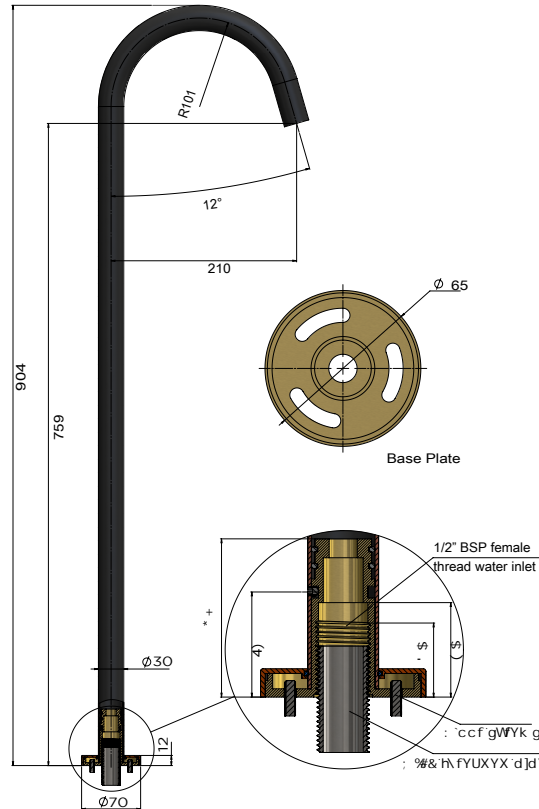

SPECIFICATIONS

TOLERANCES