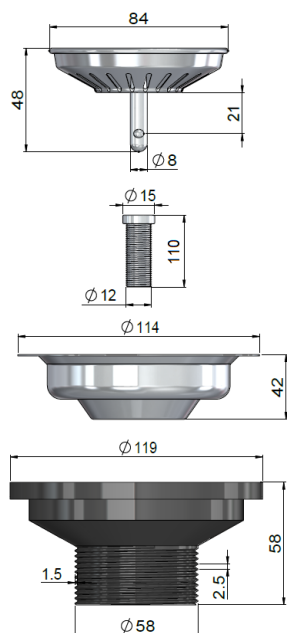

MKSP-S450450

KITCHEN SINK

lavello

by meir.

FEATURES

- Refer to the Meir website for warranty terms & conditions.
- Sink water capacity 27 L
- Stainless steel material.
- Nano coated finish.
- Strainer set is included.
- Includes the surface cut-out template.
- Suitable for thick surface top material. Top-mount or under-mount.
- See website for the Meir colour options.

CARE

- Do not install **sinks** using any form of acetone silicones.
- Do not apply physical items (such as tools) directly to the product.
- Never use house-hold abrasive cleaners.
- Clean using a mild washing soap solution.
- Check for any product defects before installation.
- Refer to the Installation Manual for correct installation.

STRAINER

SPECIFICATIONS