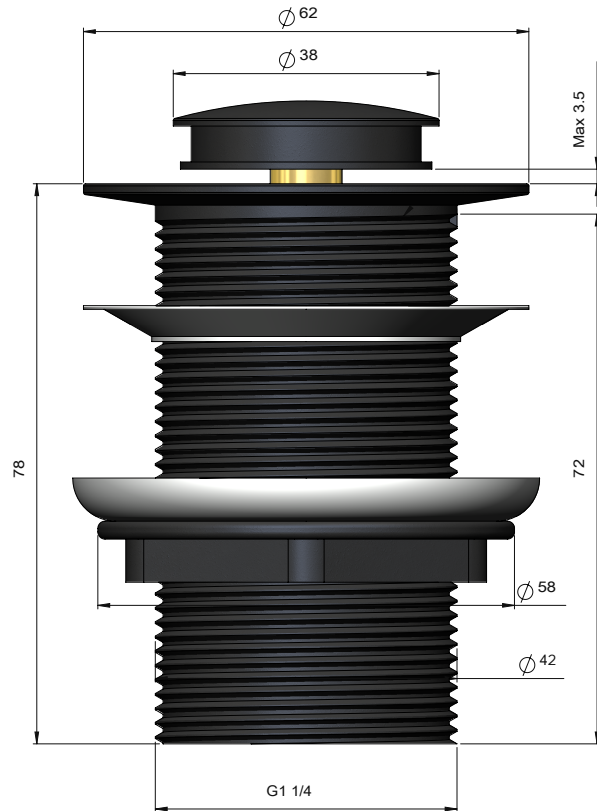

SPECIFICATIONS

CREDENTIALS

- Watermark AS/NZS 3718:2005