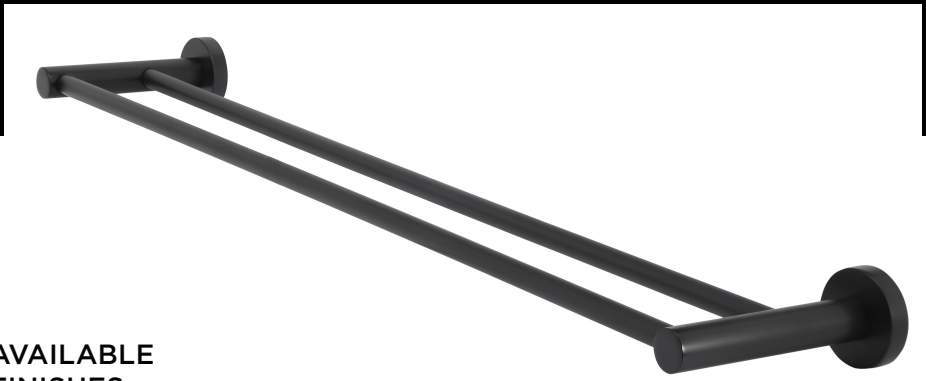

MR01- R

ROUND DOUBLE RAIL

meir®

MATTE BLACK
MR01-R

CHAMPAGNE
MR01-R-CH

TIGER
BRONZE
MR01-R-BB

BRUSHED
NICKEL
MR01-R-PVDBN

AVAILABLE
FINISHES

EXPLODED VIEW

No.	Part Name
1	Bracket
2	Screw
3	Grub Screw
4	Back Plate
5	Screw
6	Fixed Seat
7	Towel Bar
8	Fixed Seat

CARE

- Do not install tapware using any form of acetone silicones.
- Do not apply physical items (such as tools) directly to product.
- Never use house-hold or commercial detergents, citrus based cleaners, or abrasive cleaners.
- Clean using a mild washing soap solution rinsed, and dry with a soft cloth.
- Check for any product defects before installation.
- Refer to the installation manual for correct installation.

FEATURES

- 10 Year warranty
- Solid brass construction
- Box Weight **0.9 Kg**

SPECIFICATIONS