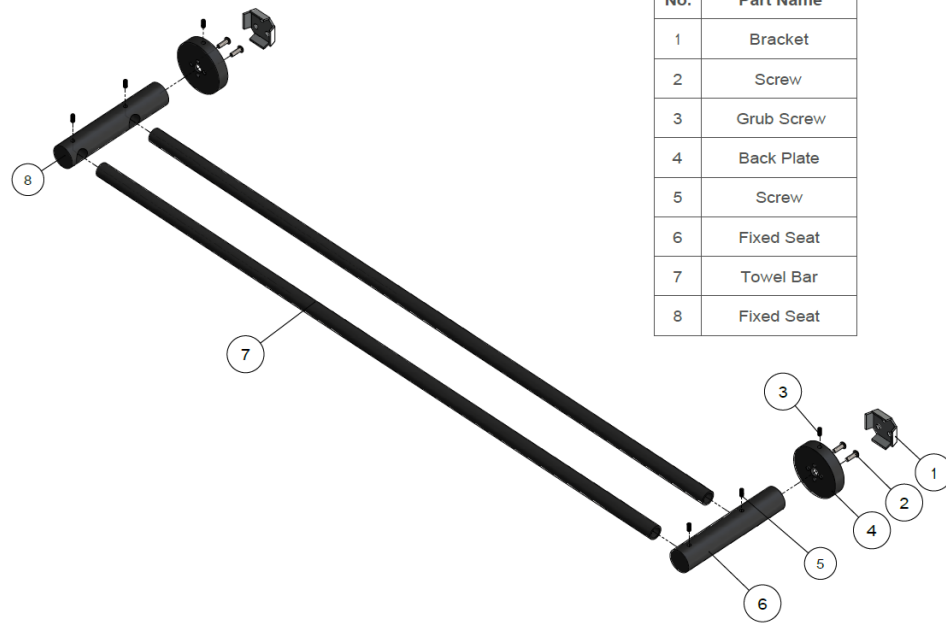

MR01- R

ROUND DOUBLE RAIL

meir®

MATTE BLACK
MR01-R

CHAMPAGNE
MR01-R-CH

TIGER
BRONZE
MR01-R-BB

BRUSHED
NICKEL
MR01-R-PVDBN

AVAILABLE
FINISHES

EXPLODED VIEW

No.	Part Name
1	Bracket
2	Screw
3	Grub Screw
4	Back Plate
5	Screw
6	Fixed Seat
7	Towel Bar
8	Fixed Seat

CARE

- Do not install tapware using any form of acetone silicones.
- Do not apply physical items (such as tools) directly to product.
- Never use house-hold or commercial detergents, citrus based cleaners, or abrasive cleaners.
- Clean using a mild washing soap solution rinsed, and dry with a soft cloth.
- Check for any product defects before installation.
- Refer to the installation manual for correct installation.

FEATURES

- 10 Year warranty
- Solid brass construction
- Box Weight **0.9 Kg**

SPECIFICATIONS