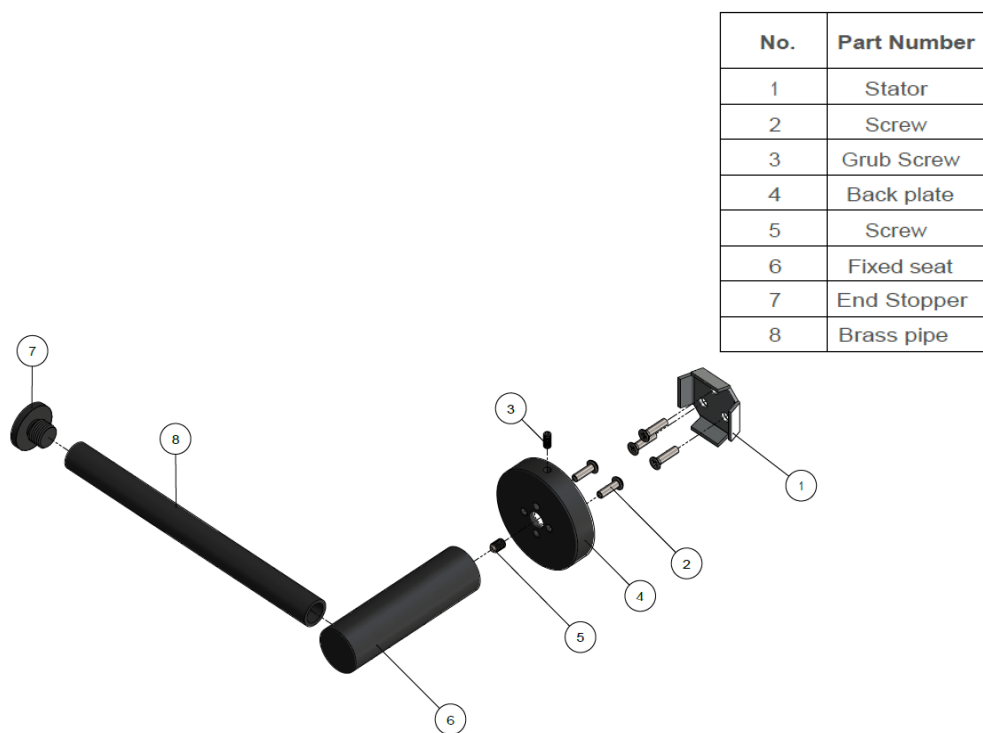

MR02-R

TOILET ROLL HOLDER

meir®

MATTE BLACK
MR02-R

CHAMPAGNE
MR02-R-CH

TIGER
BRONZE
MR02-R-BB

BRUSHED
NICKEL
MR02-R-
-PVDBN

AVAILABLE FINISHES

EXPLODED VIEW

CARE

- Do not install tapware using any form of acetone silicones.
- Do not apply physical items (such as tools) directly to product.
- Never use house-hold or commercial detergents, citrus based cleaners, or abrasive cleaners.
- Clean using a mild washing soap solution rinsed, and dry with a soft cloth.
- Check for any product defects before installation.
- Refer to the installation manual for correct installation.

FEATURES

- 10 Year warranty
- Solid brass construction
- Box Weight 0.3

SPECIFICATIONS