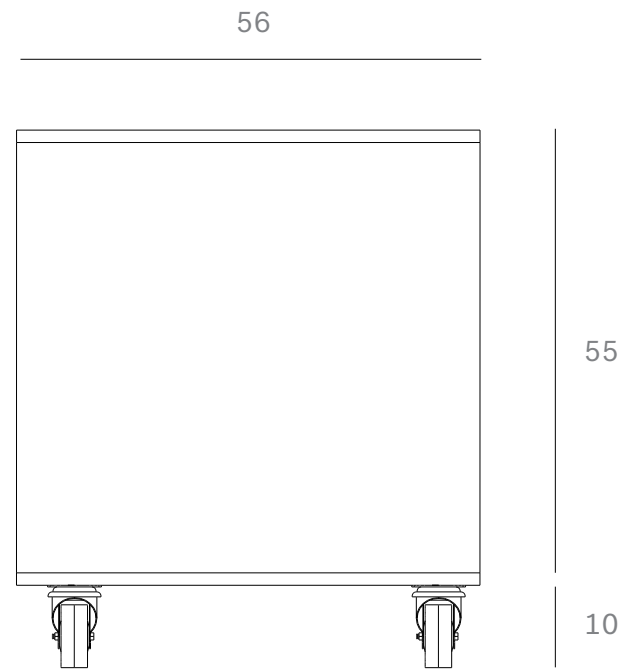

*Ethnicraft*

10136 - Teak Oscar box billy - Dimensions (cm)

*Ethnicraft*

10136 - Teak Oscar box billy - Dimensions (inches)

*Ethnicraft*

10137 - Teak Oscar box billy - Dimensions (cm)

*Ethnicraft*

10137 - Teak Oscar box billy - Dimensions (inches)