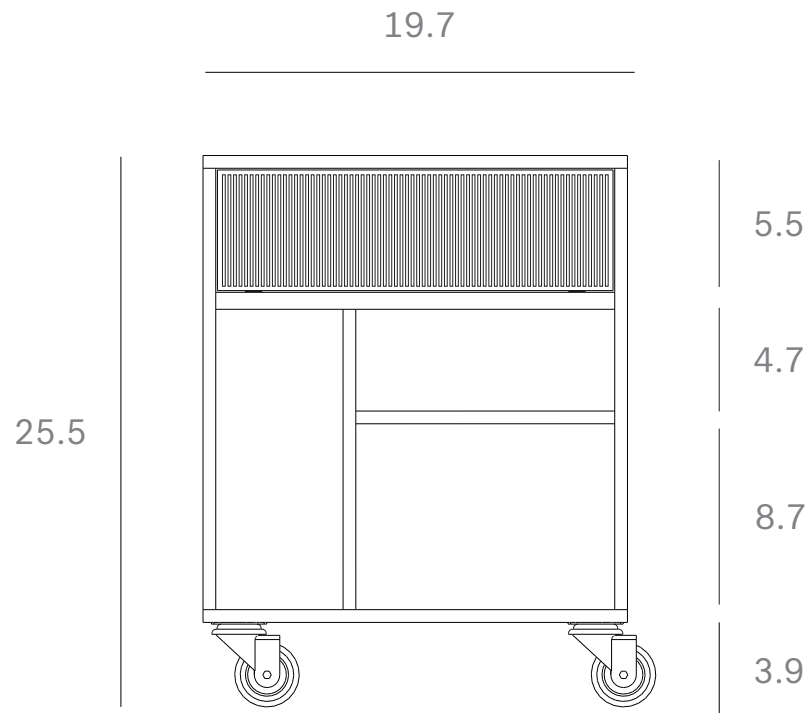

*Ethnicraft*

10136 - Teak Oscar box billy - Dimensions (cm)

*Ethnicraft*

10136 - Teak Oscar box billy - Dimensions (inches)

*Ethnicraft*

10137 - Teak Oscar box billy - Dimensions (cm)

*Ethnicraft*

10137 - Teak Oscar box billy - Dimensions (inches)