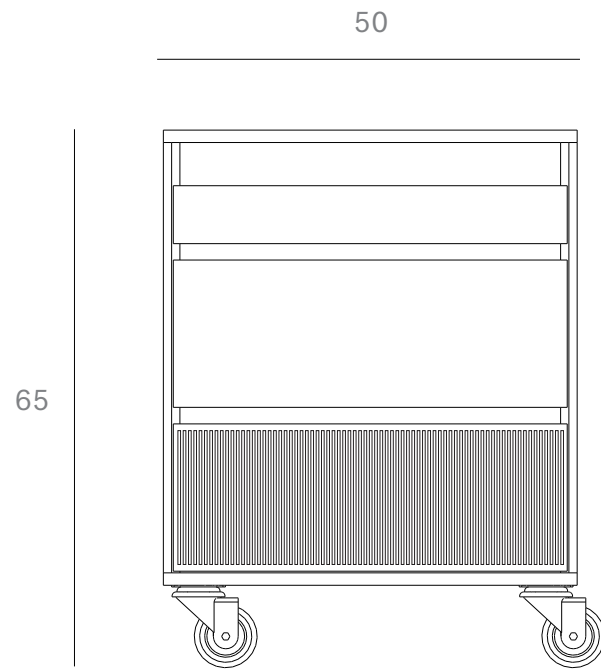

*Ethnicraft*

10136 - Teak Oscar box billy - Dimensions (cm)

*Ethnicraft*

10136 - Teak Oscar box billy - Dimensions (inches)

*Ethnicraft*

10137 - Teak Oscar box billy - Dimensions (cm)

*Ethnicraft*

10137 - Teak Oscar box billy - Dimensions (inches)