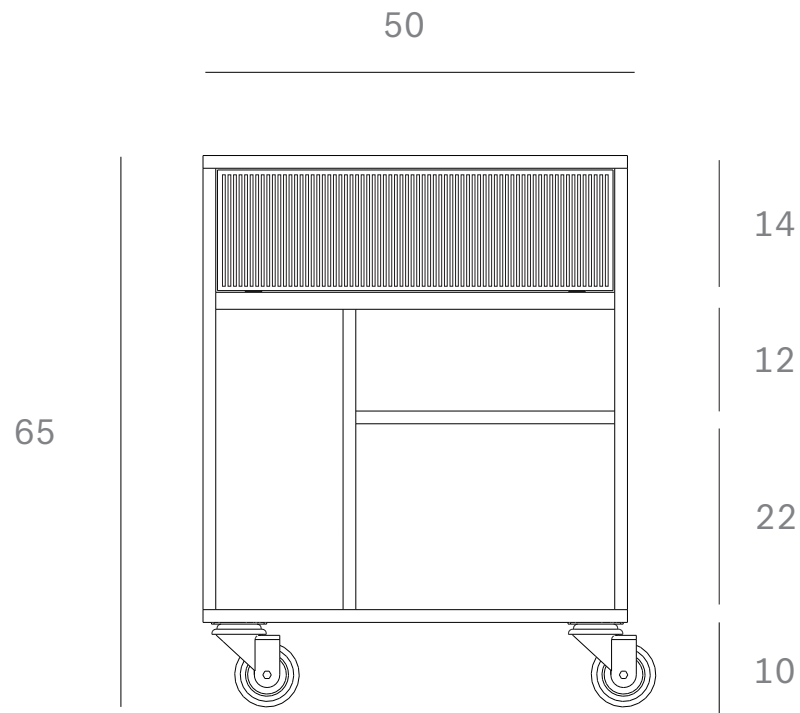

*Ethnicraft*

10136 - Teak Oscar box billy - Dimensions (cm)

*Ethnicraft*

10136 - Teak Oscar box billy - Dimensions (inches)

*Ethnicraft*

10137 - Teak Oscar box billy - Dimensions (cm)

*Ethnicraft*

10137 - Teak Oscar box billy - Dimensions (inches)