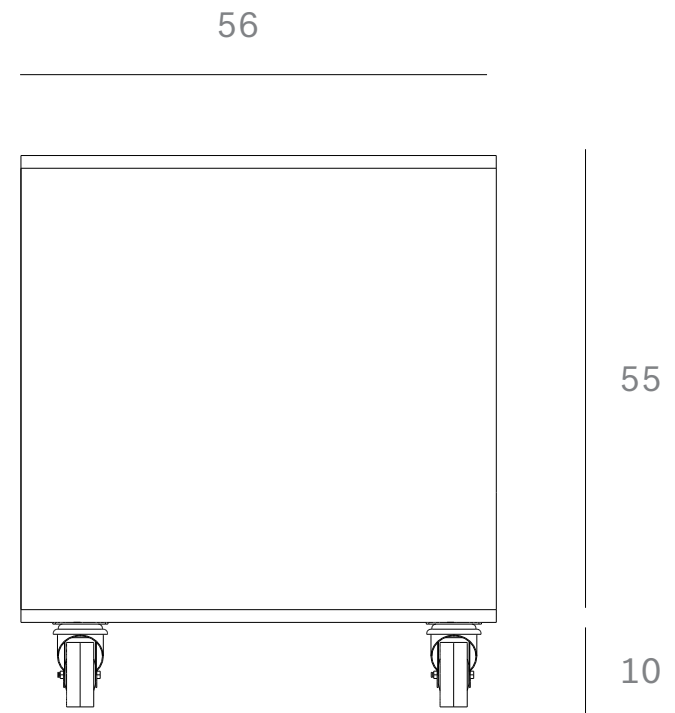

*Ethnicraft*

10136 - Teak Oscar box billy - Dimensions (cm)

*Ethnicraft*

10136 - Teak Oscar box billy - Dimensions (inches)

*Ethnicraft*

10137 - Teak Oscar box billy - Dimensions (cm)

*Ethnicraft*

10137 - Teak Oscar box billy - Dimensions (inches)