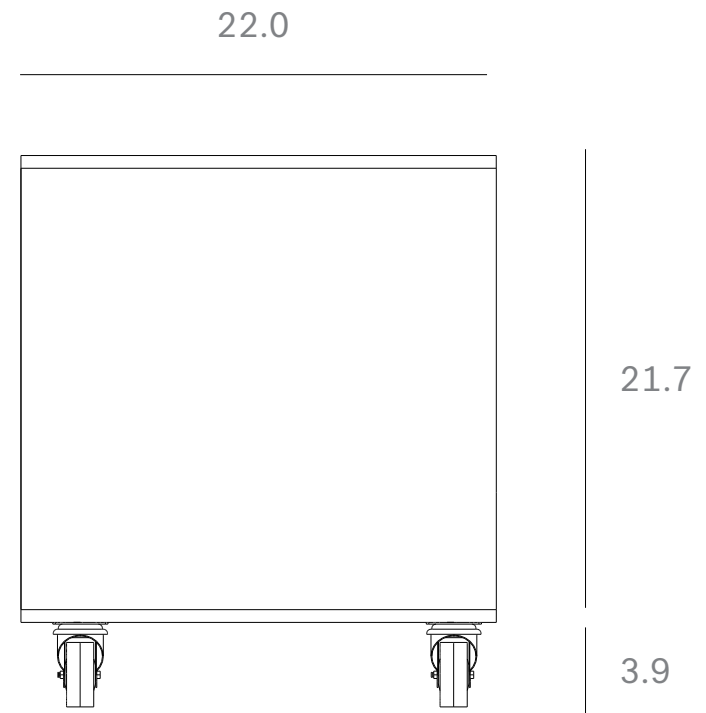

*Ethnicraft*

10136 - Teak Oscar box billy - Dimensions (cm)

*Ethnicraft*

10136 - Teak Oscar box billy - Dimensions (inches)

*Ethnicraft*

10137 - Teak Oscar box billy - Dimensions (cm)

*Ethnicraft*

10137 - Teak Oscar box billy - Dimensions (inches)