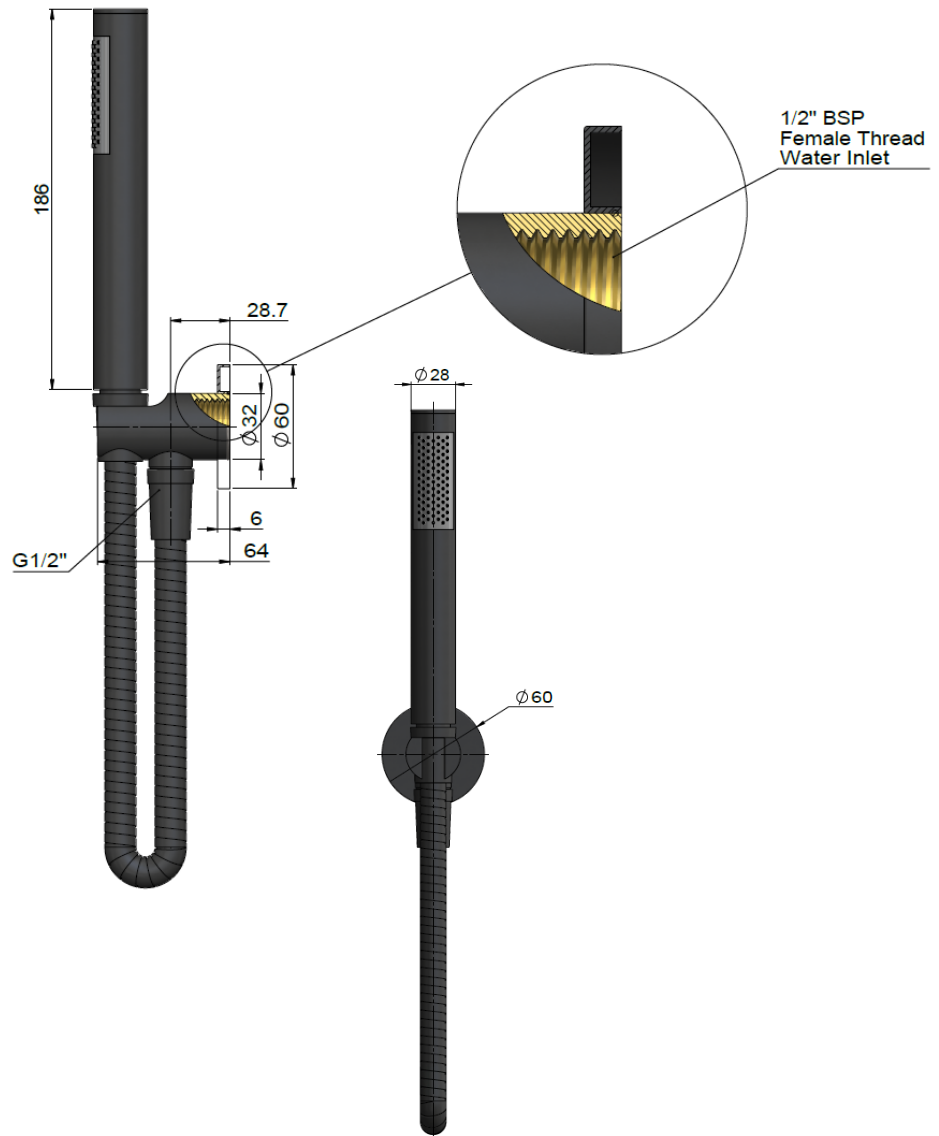

MZ08-R HAND SHOWER

meir®

FEATURES

- Refer to the Meir website for warranty terms & conditions, and available finishes.
- Flow rate **8 L p/m** at 3 bar pressure.
- Solid brass construction
- Box Weight **1.06 kg**
- 68mm long 1/2" threaded adapter included

CARE

- Do not install tapware using any form of acetone silicones.
- Do not apply physical items (such as tools) directly to product.
- Never use house-hold or commercial detergents, citrus based cleaners, or abrasive cleaners.
- Clean using a mild washing soap solution rinsed, and dry with a soft cloth.
- Check for any product defects before installation.
- Refer to the installation manual for correct installation.

CREDENTIALS

- Watermark AS/NZS3718WMKA25013
- 3-star WELS rated
- 9 ltres p/minute
- WELS registration No: S16196

SPECIFICATIONS