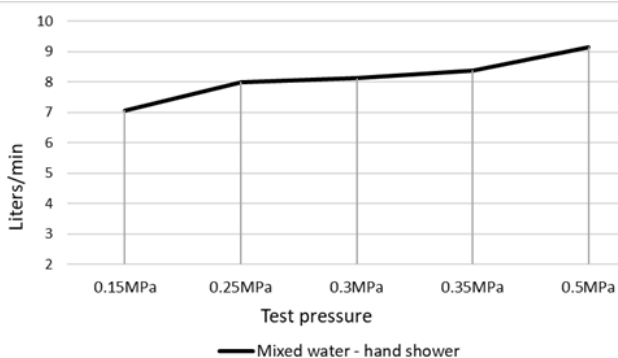

FLOW RATE GRAPH