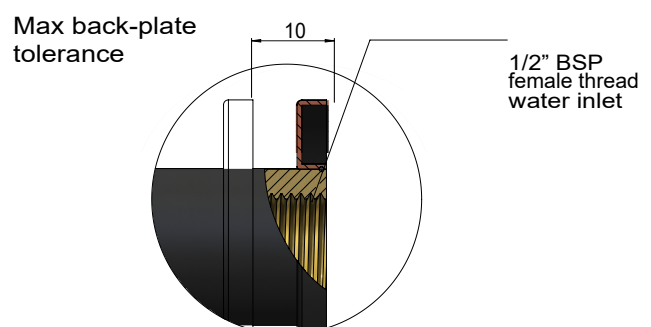

TOLERANCES