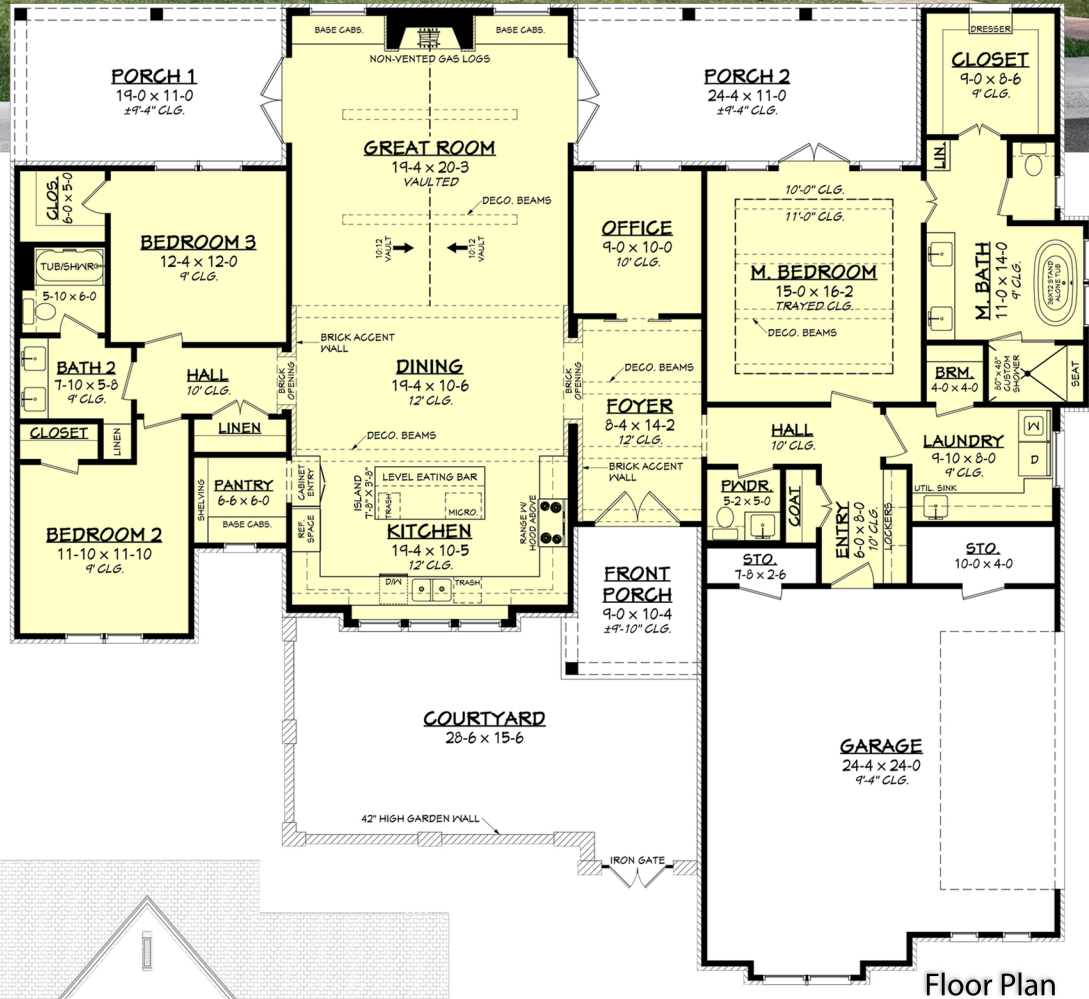

Designing Homes
HOUSE PLAN ZONE
 Building Relationships

Rear Elevation

Phone: 601.336.3254 sales@hpzplans.com
<https://hpzplans.com/products/garden-bluff-house-plan>

Garden Bluff House Plan

2470-S

- 2470 Sq Ft.
- 3 Bedrooms
- 2.5 Bathrooms
- 1 Stories
- 75-0 Width
- 67-10 Depth